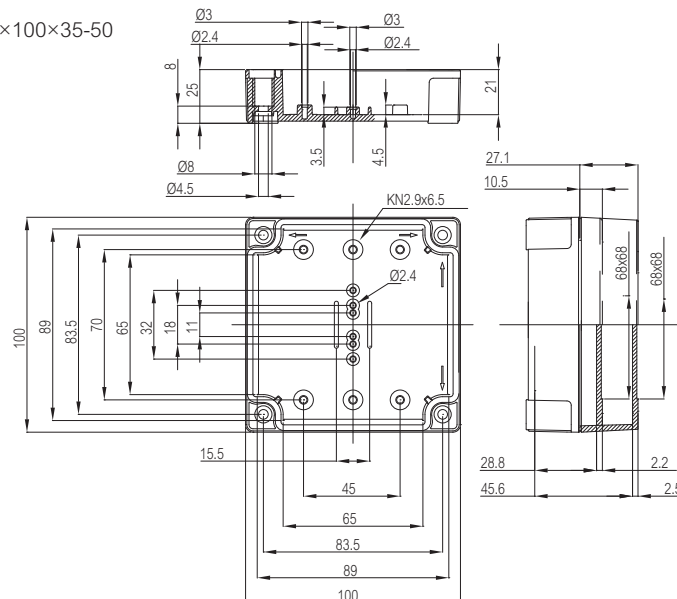

Order symbol: PC 95/50 LT
Product nbr: 6012932
Description: Enclosure, PC
Remarks: Smoked transparent cover

EAN: 6418074054661
EI. number:
Finland: 3421370
Denmark: 8212027718
Sweden: 6012932
Norway:

Including: Base with PUR gasket, screws for mounting plate/DIN-rail and cover with polyamide cover screws.

Dimensions:		Length	Width	Height	Rating:
mm:		100	100	50	Ingress Protection (EN 60529): IP 66/67
inch:		3.9	3.9	2.0	Impact Resistance (EN 62262): IK 08
Materials:					Electrical insulation: Totally insulated
Material:		Polycarbonate		Halogen free (DIN/VDE 0472, Part 815): Yes	
Base colour:		RAL 7035		UV resistance: UL 508	
Cover colour:		Smoked grey		Flammability Rating (UL 746 C 5): UL 746C 5V	
Cover screws material:		Polyamide		Glow Wire Test (IEC 695-2-1) °C: 960	
Cover screws colour:		Black		NEMA Class: NEMA 1, 4, 4X, 6, 12, 13	
Gasket material:		Polyurethane			
Temperatures:					Certificates:
Short term:		-40 ... 120 °C		Germanischer Lloyd (GL)	
Continuous:		-40 ... 80 °C		Det Norske Veritas	
Short term:		-40 ... 250 °F		Fimko	
Continuous:		-40 ... 175 °F		Europe EN 62208: 2003	
Accessories:					Gost R
MIV 95		Mounting plate (Galvanized steel)			
MIN 8		DIN-15 Mounting rail			
B-3		DIN-35 Mounting rail			
FP 22046		Wall fastening lug (4 pcs)			

MNX 100×100×35-50