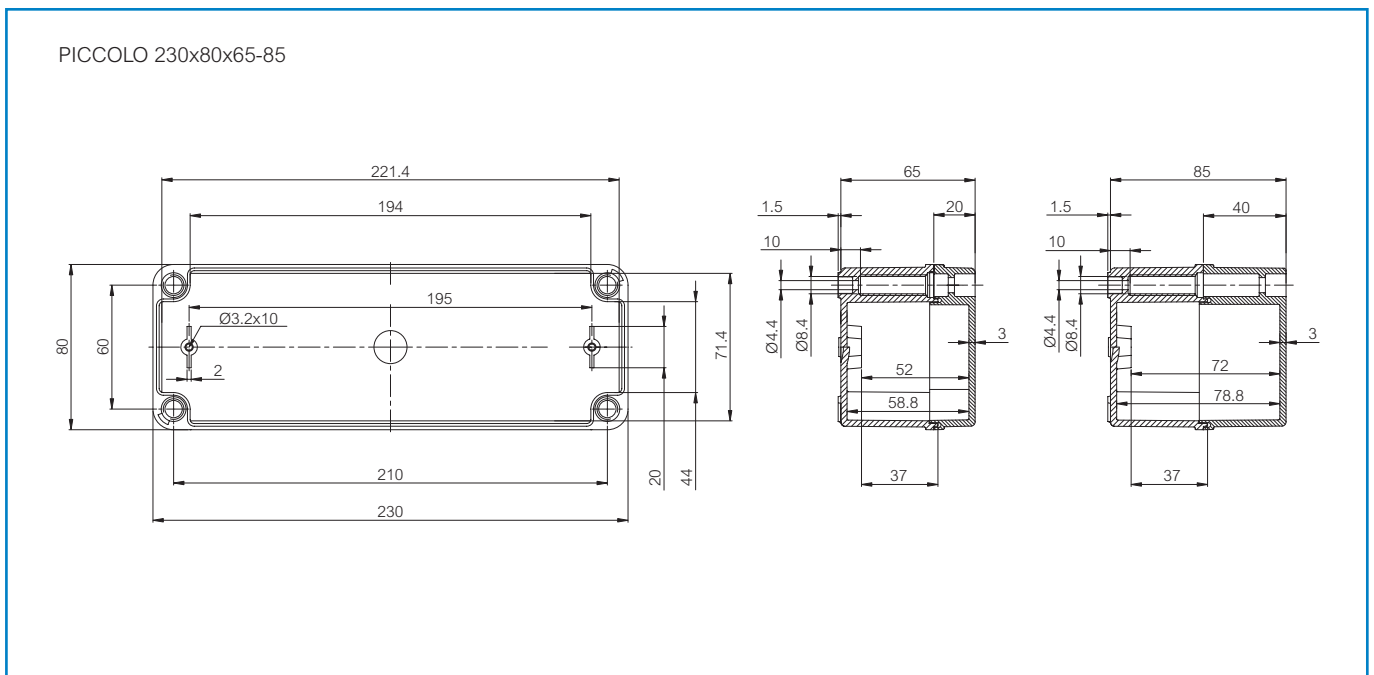

PICCOLO PC F 65 T

Order symbol: PC F 65 T
Product nbr: 8724011
Description: Enclosure, PC
Remarks: Transparent cover

EAN: 6418074002181
EI. number:
Finland: 3423513
Electric No. 8212001624
Denmark:
Electric No. Italy: 7202040
Electric No. Sweden: 2536850

Including: Base with screws for mounting plate, cover with PUR gasket and polyamide cover screws.

Dimensions:	Length	Width	Height	Accessories:
mm:	230	80	65	FM-3 DIN-35 Mounting rail
inch:	9.1	3.1	2.6	FP 22040 Wall fastening lug (2 pcs)

Materials:	Rating:
Material: Polycarbonate	Ingress Protection (EN 60529): IP66/IP67
Base colour: RAL 7035 -light grey	Impact Resistance (EN 62262): IK08
Cover screws material: Polyamide	Electrical insulation: Totally insulated
Cover colour: Clear transparent	Halogen free (DIN/VDE 0472, Part 815): 1
Cover screws colour: Grey	UV resistance: UL 508
Gasket material: Polyurethane	Flammability Rating: UL 746C 5"
	Glow Wire Test (IEC 695-2-1) °C: 960
	NEMA Class: NEMA 1, 4X, 6, 12, 13

Temperatures:	Certificates:
Temperature °C (short term): -40 ... 120 °C	Germanischer Lloyd (GL)
Temperature °C (continuous): -40 ... 80 °C	SGS Fimko
Temperature °F (short term): -40 ... 250 °F	Gost R
Temperature °F (continuous): -40 ... 175 °F	

Accessories:
F-MP Mounting plate