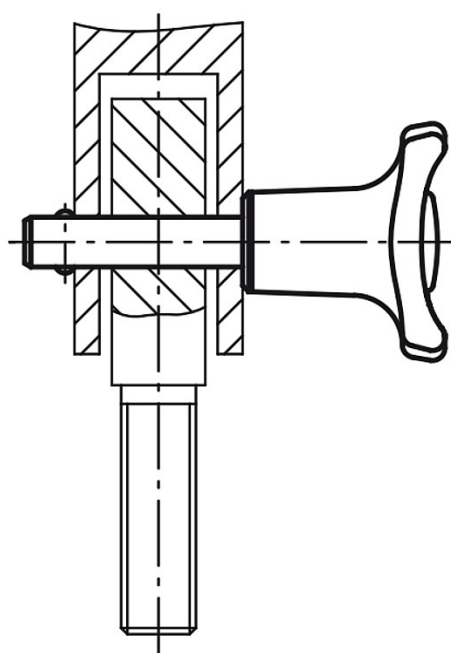

Ball locking bolts self-locking

Item description/product images

product
design
award

Description

Material, version:

Grip black thermoplastic.

Push button red thermoplastic.

Steel parts in stainless steel, natural finish.

Note:

Ball locking bolts are used for fast and easy fixing and joining of parts and workpieces.

The two balls can be disengaged by depressing the push button, so that the parts to be joined can be pegged. When the push button is released the balls lock the connection safely and permanently.

Shearing force double-edged (F) = S · τ aB max.

Accessory:

Safety spiral cable K0367.10200

Restraining cable with eye K0367.

Key ring K0367.15/19/23/28

Ball locking bolts self-locking

Drawings

Overview of items

Ball locking bolts self-locking

Order No.	D	D1	D2	D3	L	L1	L2	Receiving hole H11	Shearing force double shear max. kN
K0363.3805***	38	5	5,5	16	10/15/20/25/30	6	32,5	5	15
K0363.3806***	38	6	6,85	16	10/15/20/25/30/35/40/45/50	7	32,5	6	22
K0363.3808***	38	8	9,5	16	20/25/30/35/40/45/50	8	32,5	8	38
K0363.4710***	47	10	12	23	20/25/30/35/40/45/50/60	9	40	10	60
K0363.4712***	47	12	14,5	23	25/30/35/40/45/50/60/70/80	10	40	12	86
K0363.4716***	47	16	19	23	30/35/40/45/50/60/70/80	13	40	16	153