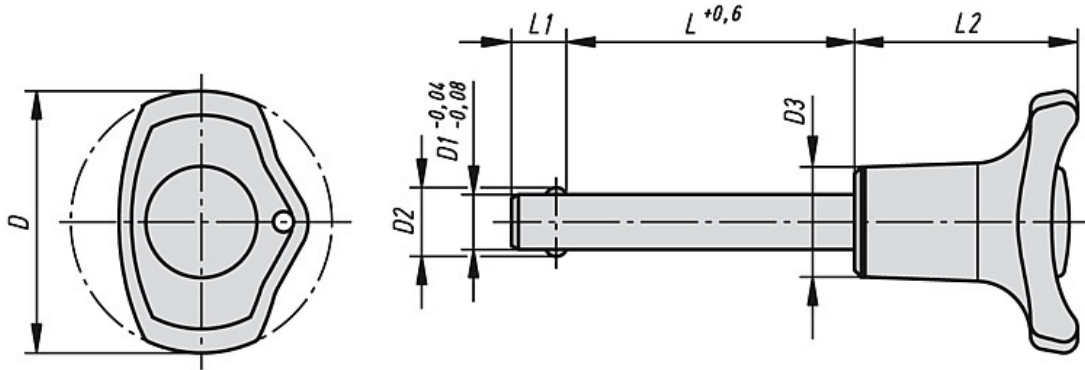

Ball locking bolts self-locking

Item description/product images

product
design
award

Description

Material, version:

Grip black thermoplastic.

Push button red thermoplastic.

Steel parts in stainless steel, natural finish.

Note:

Ball locking bolts are used for fast and easy fixing and joining of parts and workpieces.

The two balls can be disengaged by depressing the push button, so that the parts to be joined can be pegged. When the push button is released the balls lock the connection safely and permanently.

Shearing force double-edged (F) = S · τ aB max.

Accessory:

Safety spiral cable K0367.10200

Restraining cable with eye K0367.

Key ring K0367.15/19/23/28

Ball locking bolts self-locking

Drawings

Overview of items

Ball locking bolts self-locking

Order No.	D	D1	D2	D3	L	L1	L2	Receiving hole H11	Shearing force double shear max. kN
K0363.3805***	38	5	5,5	16	10/15/20/25/30	6	32,5	5	15
K0363.3806***	38	6	6,85	16	10/15/20/25/30/35/40/45/50	7	32,5	6	22
K0363.3808***	38	8	9,5	16	20/25/30/35/40/45/50	8	32,5	8	38
K0363.4710***	47	10	12	23	20/25/30/35/40/45/50/60	9	40	10	60
K0363.4712***	47	12	14,5	23	25/30/35/40/45/50/60/70/80	10	40	12	86
K0363.4716***	47	16	19	23	30/35/40/45/50/60/70/80	13	40	16	153