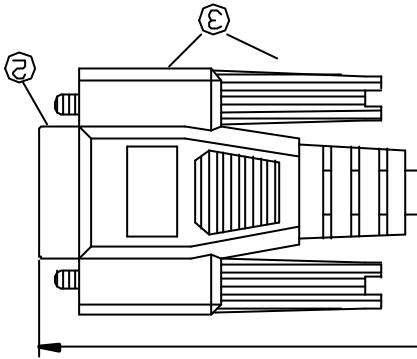

PART NO CAB-09GG/2		SHEET NO 1	
TITLE: DB9 PIN FEMALE TO DB9 PIN FEMALE			
BEIGE COLOR,L2M			
DWN NO D-CAB-09GG/2		APPROVED BY & DATE	
SCALE N.T.S		CHECKED BY & DATE	
SIZE A4		UNIT	
THIRD ANGLE PROJECTION		MM INCH	

1.CABLE:NO UL,28AWG(7/0.127),TINNED AND STRANDED COPPER WIRE
 INSULATOR:PVC,ID:0.85mm ,CABLING:9C+DRAIN WIRE
 SHIELD:AL/MY COVERAGE
 JACKET:PVC,COMPLIANCE R0HS,COLOR:BEIGE,D:0.5mm
 2.PCS CONNECTOR:D-SUB 9 WAYS FEMALE SOLDER TYPE CONNECTOR
 INSULATOR:P.B.T.+GLASS FIBER,COLOR:BLUE
 CONTACT:COPPER ALLOY,GOLD FLASH OVER NICKEL PLATED
 SHELL:NICKEL PLATED,
 CONNECTOR COMPLIANCE R0HS
 3.HOOD:PVC MOLDED TYPE WITH FOIL SHIELDED ON INNER
 ON INNER MOLD AND INJECTION OUTER MOLD WITH
 THUMB SCREW#4-40 UNC
 COLOR:BEIGE,COMPLIANCE R0HS
 4.FULL R0HS guideline
 5.ELECTRONIC TEST:100% OPEN SHORT+MISS WIRE TEST

DB9PIN FEMALE(J1)	WIRE	DB9PIN FEMALE(J2)
1		1
2		2
3		3
4		4
5		5
6		6
7		7
8		8
9		9

PIN OUT

2000mm±20mm

X-ON Electronics

Largest Supplier of Electrical and Electronic Components

Click to view similar products for [Computer Cables](#) category: