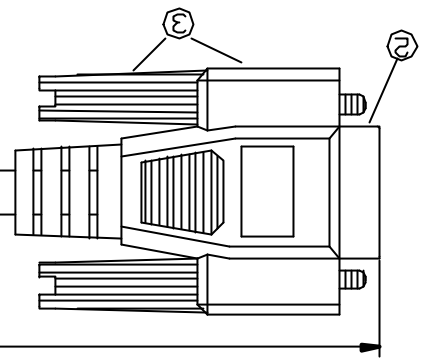

2000mm±20mm