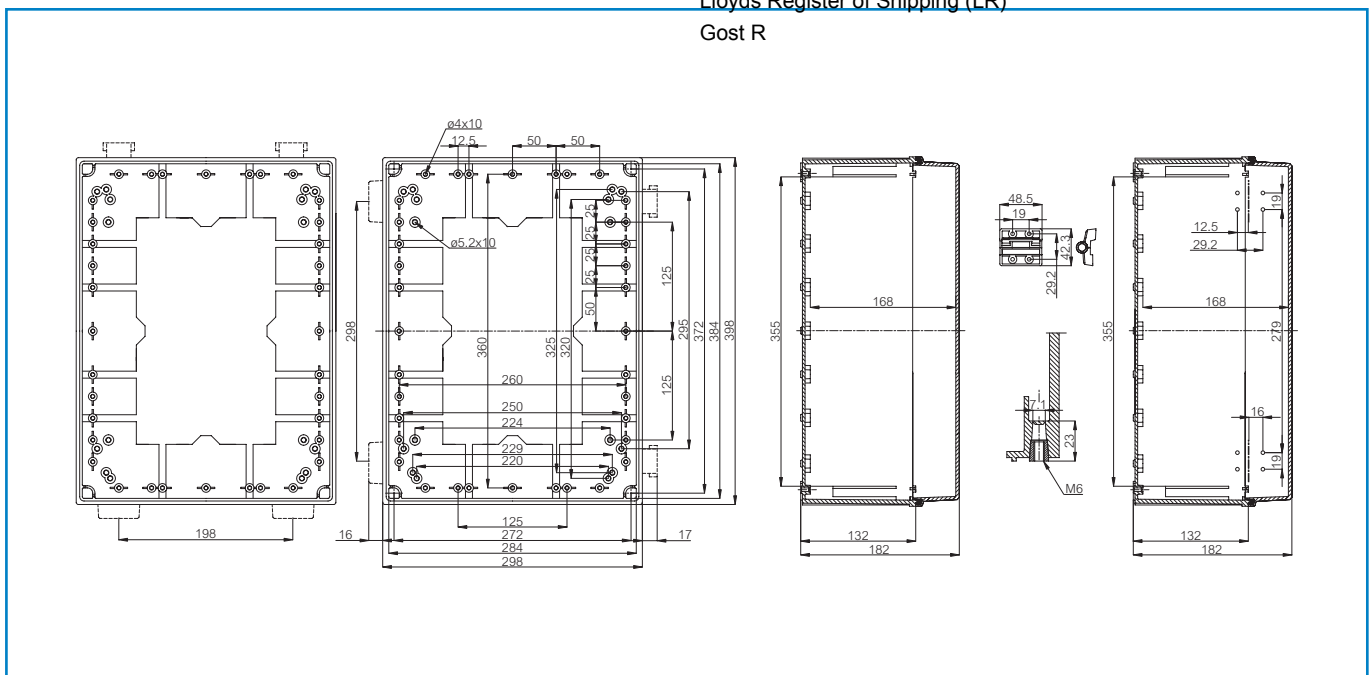

CAB CAB PC 304018 T

Sample photo

Order symbol: CAB PC 304018 T
Product nbr: 8113051
Description: Cabinet, PC
Remarks: Latches on the short side

EAN: 6418074020239
EI. number:
 Finland: 3424166
 Electric No. 8212020430
 Denmark:
 Electric No. Italy: 7822035
 Electric No. Sweden: 2539947

Including: Cabinet base, door with PUR gasket, latches, screws for mounting plate/DIN-rail and corner plugs.

Dimensions:				Accessories:	
	Length	Width	Height		
mm:	400	300	180	EKIV 43 PL	Mounting plate, Plastic
inch:	15.7	11.8	7.1	EKIV 27	DIN-35 Mounting rail
Materials:				DS35270E1	DIN-35 Mounting rail
Material:	Polycarbonate			EKIV 37	DIN-35 Mounting rail
Base colour:	RAL 7035 -light grey			DS35370E1	DIN-35 Mounting rail
Cover colour:	Smoked grey			FP A 43	Swing-out door/Front plate
Gasket material:	Polyurethane			MB 12225 AL	Swing door set
Temperatures:				FP 43	Front plate
Temperature °C (short term):	-40 ... 120 °C			FP 12x2-43	Front plate
Temperature °C (continuous):	-40 ... 80 °C			FP 12x3-43	Front plate
Temperature °F (short term):	-40 ... 250 °F			DRF 43/44	DIN rail frame set
Temperature °F (continuous):	-40 ... 175 °F			Rating:	
Accessories:				Ingress Protection (EN 60529): IP65	
EKIV 43	Mounting plate			Impact Resistance (EN 62262): IK08	
				Electrical insulation: Totally insulated	
				Halogen free (DIN/VDE 0472, Part 815): 1	
				UV resistance: UL 508	
				Flammability Rating: UL 746C 5"	
				Glow Wire Test (IEC 695-2-1) °C: 960	
				Certificates:	
				Germanischer Lloyd (GL)	
				SGS Fimko	
				Lloyds Register of Shipping (LR)	
				Gost R	