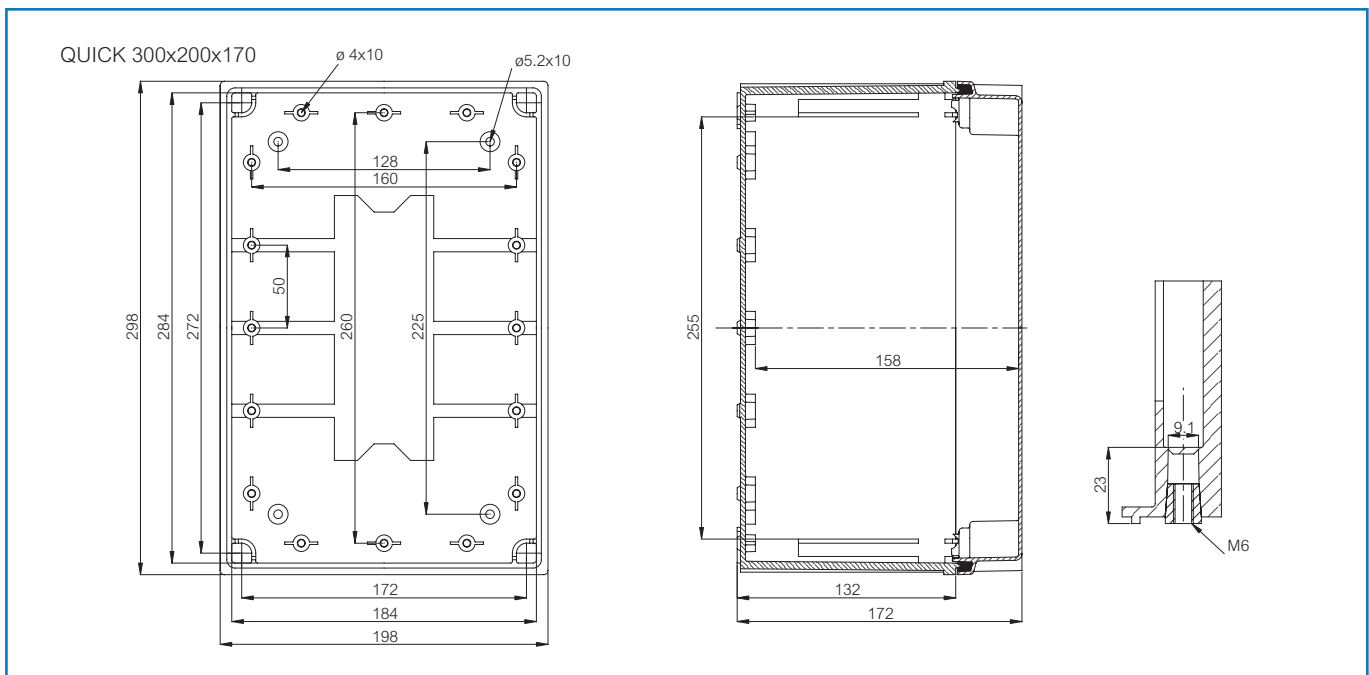

Sample photo

Order symbol: CAB PCQ 302017 T
Product nbr: 8113038
Description: Cabinet, PC
Remarks: Smoked transparent cover

EAN: 6418074011077
EI. number:
 Finland: 3421920
 Electric No. Italy: 7682020
 Electric No. Sweden: 2539176

Including: Base with screws for mounting plate/DIN-rail, internal corner plugs, cover with PUR gasket and CS 12137 cover screws.

Dimensions:		Length	Width	Height	Accessories:		
mm:		300	200	170	EKIV 17	DIN-35 Mounting rail	
inch:		11.8	7.9	6.7	EKIV 27	DIN-35 Mounting rail	
Materials:						FP A 23	Swing-out door/Front plate
Material:		Polycarbonate			MB 12225 AL	Swing door set	
Base colour:		RAL 7035 -light grey			FP 12-23	Front plate	
Cover screws material:		Polyamide			DRF 23	DIN rail frame set	
Cover colour:		Smoked grey			DRF 33	DIN rail frame set	
Cover screws colour:		RAL 5023			PAT 12040	Hinge set	
Gasket material:		Polyurethane					
Temperatures:						Rating:	
Temperature °C (short term):		-40 ... 120 °C			Ingress Protection (EN 60529): IP66/IP67		
Temperature °C (continuous):		-40 ... 80 °C			Impact Resistance (EN 62262): IK08		
Temperature °F (short term):		-40 ... 250 °F			Electrical insulation: Totally insulated		
Temperature °F (continuous):		-40 ... 175 °F			Halogen free (DIN/VDE 0472, Part 815): 1		
Accessories:						UV resistance: UL 508	
EKIV 23		Mounting plate			Flammability Rating: UL 746C 5"		
						Glow Wire Test (IEC 695-2-1) °C: 960	
						NEMA Class: NEMA 1, 4, 4X, 12, 13	
						Certificates:	
						Germanischer Lloyd (GL)	
						SGS Fimko	
						Lloyds Register of Shipping (LR)	
						Gost R	