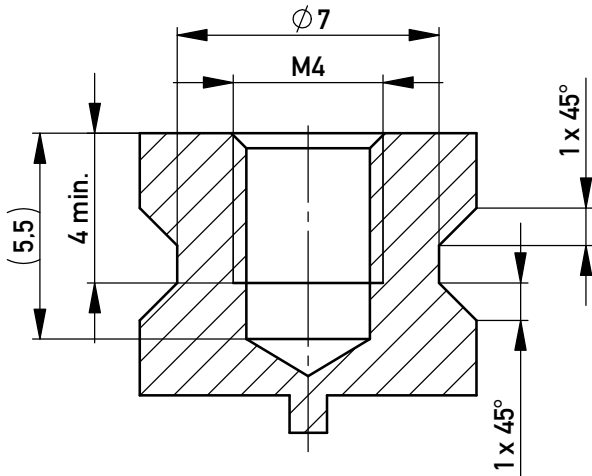

Verpackt im Gurt in Anlehnung an DIN IEC 60286-3
 tape on reel packaging according to DIN IEC 60286-3
 Verpackungseinheit: 430 Stück
 packaging unit: 430 pcs

Abspulrichtung - Reel off direction

Schnitt A-A /
cross section A-A

Layout - Vorschlag
PCB - Layout proposal
M 2:1
scale 2:1

M 2:1 / scale 2:1

5-10µm Sn matt über 1-3µm Ni /
5-10µm sn matt over 1-3µm ni

Oberfläche (A) / plating (A)

Copyright by ERNI Production GmbH & Co. KG
Proprietary notice pursuant to ISO 16016 to be observed.

Information:		Tolerances	All Dimensions in mm	Scale: 5:1	
All rights reserved. Only for Information. To ensure that this is the latest version of this drawing, please contact one of the ERNI companies before using.		Subject to modification without prior notice. Drawing will not be updated.		Material: CuZn39Pb3	
b		09.05.2017		Designation PowerElement SMD female thread M4 with peg	
Index	Date	www.ERNI.com		225869	I A4
				Class	POWELM