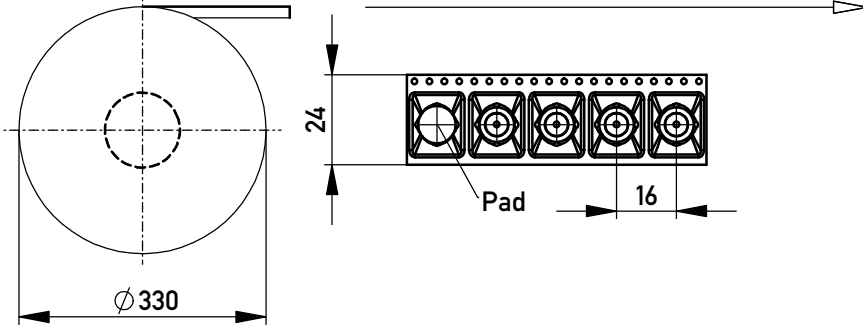

Verpackt im Gurt in Anlehnung an DIN IEC 60286-3
 tape on reel packaging according to DIN IEC 60286-3
 Verpackungseinheit: 430 Stück
 packaging unit: 430 pcs

Abspulrichtung - Reel off direction

Schnitt A-A /
cross section A-A

Layout - Vorschlag
PCB - Layout proposal
M 2:1
scale 2:1

M 2:1 / scale 2:1

5-10µm Sn matt über 1-3µm Ni /
5-10µm sn matt over 1-3µm ni

Oberfläche (A) / plating (A)

Copyright by ERNI Production GmbH & Co. KG
Proprietary notice pursuant to ISO 16016 to be observed.

Information:		Tolerances	All Dimensions in mm	Scale: 5:1	
All rights reserved. Only for Information. To ensure that this is the latest version of this drawing, please contact one of the ERNI companies before using.		Subject to modification without prior notice. Drawing will not be updated.		Material: CuZn39Pb3	
b		09.05.2017		Designation PowerElement SMD female thread M4 with peg	
Index	Date	www.ERNI.com		225869	I A4
				Class	POWELM