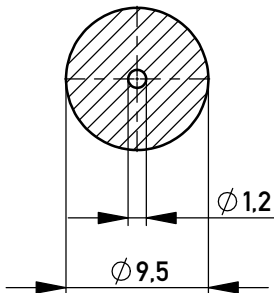

Verpackt im Gurt in Anlehnung an DIN IEC 60286-3
 tape on reel packaging according to DIN IEC 60286-3
 Verpackungseinheit: 430 Stück
 packaging unit: 430 pcs

Abspulrichtung - Reel off direction

Schnitt A-A /
cross section A-A

Layout - Vorschlag
PCB - Layout proposal
M 2:1
scale 2:1

M 2:1 / scale 2:1

5-10µm Sn matt über 1-3µm Ni /
5-10µm sn matt over 1-3µm ni

Oberfläche (A) / plating (A)

Copyright by ERNI Production GmbH & Co. KG
Proprietary notice pursuant to ISO 16016 to be observed.

Information:		Tolerances	All Dimensions in mm	Scale: 5:1	
All rights reserved. Only for Information. To ensure that this is the latest version of this drawing, please contact one of the ERNI companies before using.		Subject to modification without prior notice. Drawing will not be updated.		Material: CuZn39Pb3	
b		09.05.2017		Designation PowerElement SMD female thread M4 with peg	
Index	Date	www.ERNI.com		225869	I A4
				Class	POWELM