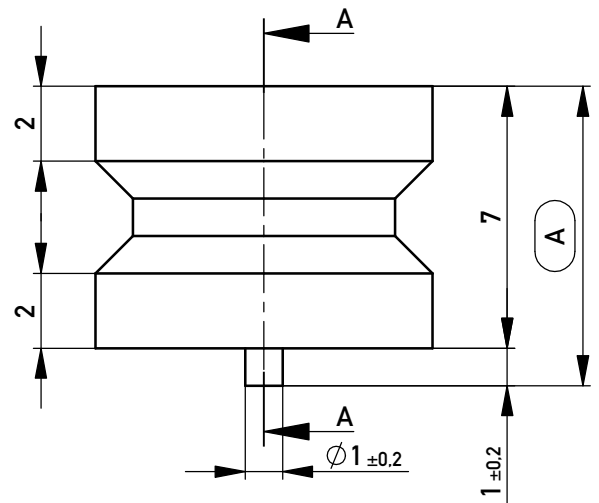

Verpackt im Gurt in Anlehnung an DIN IEC 60286-3
 tape on reel packaging according to DIN IEC 60286-3
 Verpackungseinheit: 430 Stück
 packaging unit: 430 pcs

Abspulrichtung - Reel off direction

Schnitt A-A /
cross section A-A

Layout - Vorschlag
PCB - Layout proposal
M 2:1
scale 2:1

M 2:1 / scale 2:1

5-10µm Sn matt über 1-3µm Ni /
5-10µm sn matt over 1-3µm ni

Oberfläche (A) / plating (A)

Copyright by ERNI Production GmbH & Co. KG
Proprietary notice pursuant to ISO 16016 to be observed.

Information:		Tolerances	All Dimensions in mm	Scale: 5:1	
All rights reserved. Only for Information. To ensure that this is the latest version of this drawing, please contact one of the ERNI companies before using.		Subject to modification without prior notice. Drawing will not be updated.		Material: CuZn39Pb3	
b		09.05.2017		Designation PowerElement SMD female thread M4 with peg	
Index	Date	www.ERNI.com		225869	I A4
				Class	POWELM