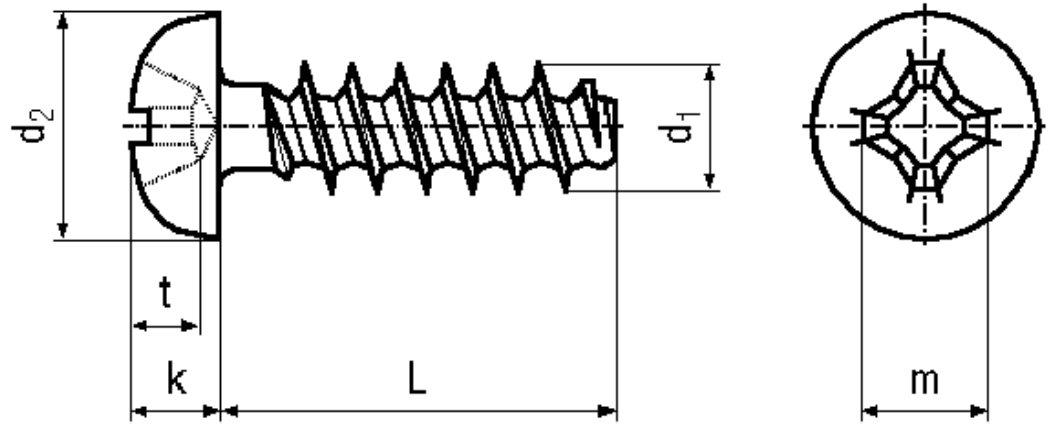

BN 13577

PT®-Pan head screws
Phillips H cross recessed
heat treated

| | | | |
|------------|---------|------------------|------------------------|
| Trade mark | PT® | Surface | zinc plated blue |
| Type | WN 1412 | Tensile strength | 1000 N/mm ² |
| Material | Steel | Hardness | 320-390 HV |

Article No. - 2000253

| | |
|----------------|------|
| ø nominal | KA30 |
| d ₁ | 3 |
| L | 10 |
| d ₂ | 5,3 |
| k | 2 |
| Phillips | 1 |
| m~ | 2,85 |
| t min. | 1,19 |
| t max. | 1,65 |

X-ON Electronics