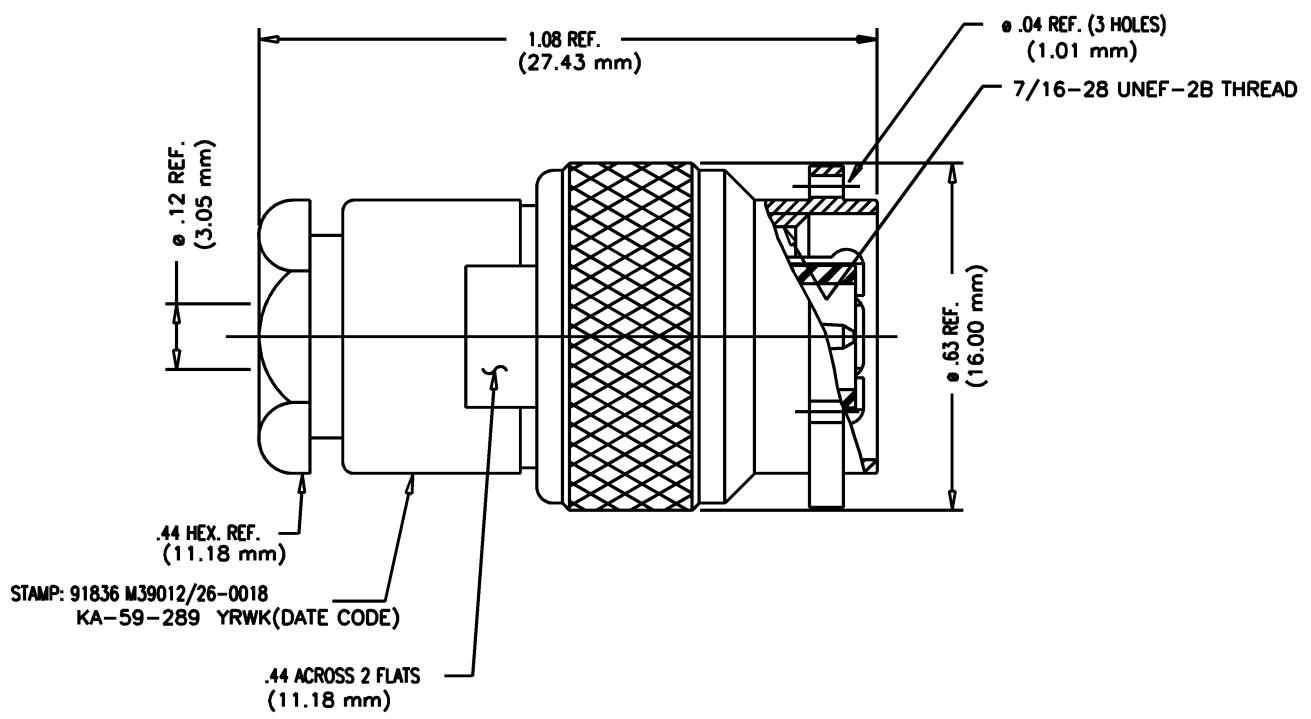

DASH NO.	M CODE	MADE FROM
----------	--------	-----------

GSD

M39012/26-0018

REVISIONS

ISSUE	CHANGES
5	CN 40010 E REDRAWN DRK 07/19/07

STAMP: 91836 M39012/26-0018
KA-59-289 YRWK (DATE CODE)

NOTES:

- FOR USE WITH RG-316 AND 174/U CABLES.
- FOR CABLING INSTRUCTIONS SEE CP-1050.
- INTERFACE PER MIL-STD-348, FIG. 313-1.
- MATERIALS:**
INSULATORS: TEFLON, ASTM-D4894
GASKETS: SIL. RUB., A-A-59588.
C-RING: PHOS. BRONZE, ASTM-B103
OUTER CONTACT: BER. COP., ASTM-B-196
ALL OTHER PARTS: BRASS, ASTM-B16
- FINISHES:**
CENTER CONTACT: HARD GOLD PLATE PER ASTM-B488.
ALL OTHER METAL PARTS: SILVER PLATE, ASTM-B700.
- ELECTRICAL CHARACTERISTICS:**
NOMINAL IMPEDANCE: 50 OHMS
VOLTAGE RATING: 500 VRMS
FREQUENCY RANGE: DC TO 11 GHz

SCALE 4:1

APPROX SURFACE AREA
KA-59-289

USED ON

REF:
TNC PLUG

DRAWN DRK	DATE 09/19/07
DESIGN MJB	DATE 12/22/1983
APPR.	DATE

A Winchester Electronics Company

M39012/26-0018

GSD