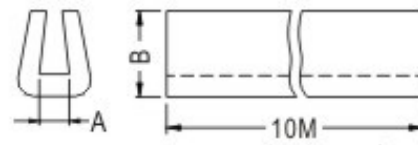

FIX

Fasten

- ◆ MATERIAL: PE
- ◆ COLOR: NATURAL
- ◆ UNIT: mm

(切型)
FOR KG-16S

(平面型)
FOR KG-016C

PART NO	A	B	CHASSIS THICKNESS	PACKAGE
KG-010	1.1	5.2	0.9~1.1	10M
KG-012	1.3	5.4	1.1~1.3	10M
KG-016	1.7	5.4	1.45~1.75	10M
KG-16S	1.6	5.3	1.0~1.6	10M
KG-16C	1.7	5.4	1.45~1.75	10M
KG-020	2.2	5.4	1.85~2.2	10M
KG-024	2.7	5.7	2.25~2.6	10M
KG-030	3.3	6.1	2.85~3.25	10M
KG-040	4.3	6.5	3.85~4.25	10M