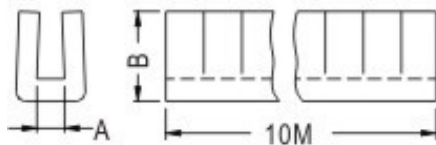

FIX

Fasten

- ◆ MATERIAL: PE
- ◆ COLOR: NATURAL
- ◆ UNIT: mm

(切型)
FOR KG-16S

(平面型)
FOR KG-016C

PART NO	A	B	CHASSIS THICKNESS	PACKAGE
KG-010	1.1	5.2	0.9~1.1	10M
KG-012	1.3	5.4	1.1~1.3	10M
KG-016	1.7	5.4	1.45~1.75	10M
KG-16S	1.6	5.3	1.0~1.6	10M
KG-16C	1.7	5.4	1.45~1.75	10M
KG-020	2.2	5.4	1.85~2.2	10M
KG-024	2.7	5.7	2.25~2.6	10M
KG-030	3.3	6.1	2.85~3.25	10M
KG-040	4.3	6.5	3.85~4.25	10M