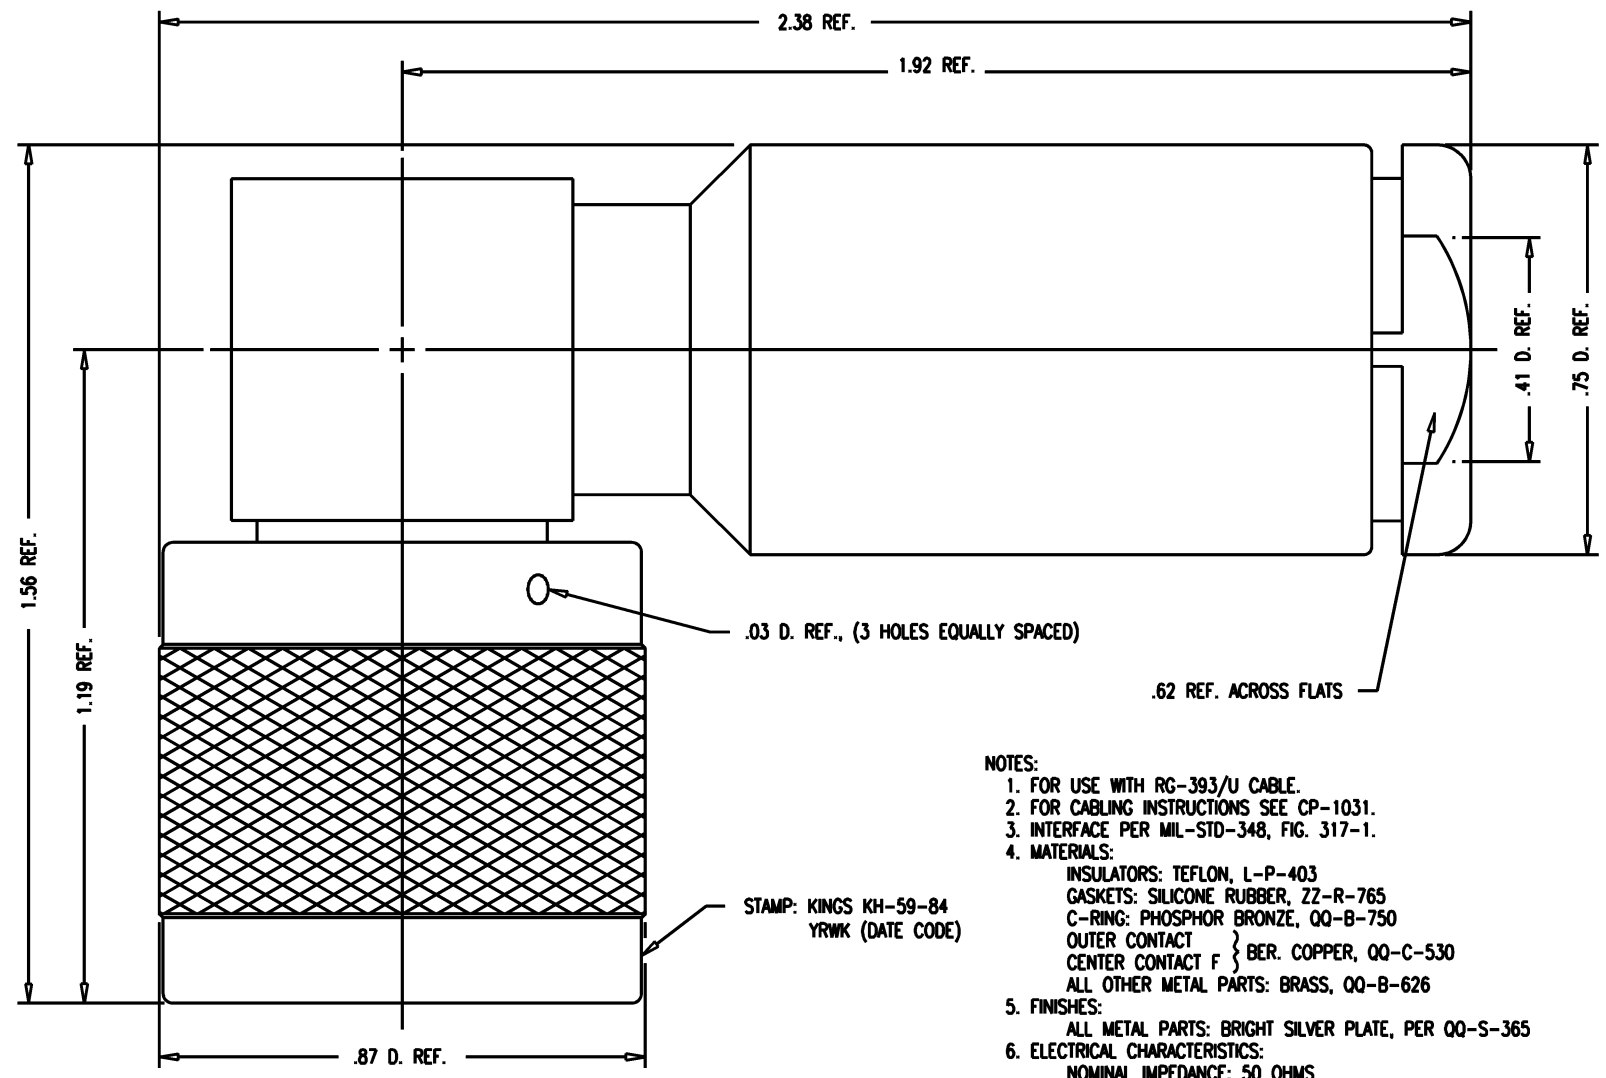

SD

KH-59-84

REVISIONS	
ISSUE	CHANGES
0	ER 17756 GA 11/10/77
1	CN 29865 A LI 05/23/88
2	CN 39208 E REDRAWN HVN 01/10/05
3	CN 39307 B JLA 07/27/05
4	CN 39383 E DRK 01/04/06

- NOTES:
- FOR USE WITH RG-393/U CABLE.
 - FOR CABLING INSTRUCTIONS SEE CP-1031.
 - INTERFACE PER MIL-STD-348, FIG. 317-1.
 - MATERIALS:
 - INSULATORS: TEFLON, L-P-403
 - GASKETS: SILICONE RUBBER, ZZ-R-765
 - C-RING: PHOSPHOR BRONZE, QQ-B-750
 - OUTER CONTACT } BER. COPPER, QQ-C-530
 - CENTER CONTACT F }
 - ALL OTHER METAL PARTS: BRASS, QQ-B-626
 - FINISHES:
 - ALL METAL PARTS: BRIGHT SILVER PLATE, PER QQ-S-365
 - ELECTRICAL CHARACTERISTICS:
 - NOMINAL IMPEDANCE: 50 OHMS
 - WORKING VOLTAGE: 1500 VRMS
 - FREQUENCY RANGE: DC TO 4 GHz.

SCALE 4:1	
APPROX SURFACE AREA	
USED ON	
REF: MCDONNELL DOUGLAS, STSM1333-002	
PLUG, ANGLE, HN	
DRAWN GINO	DATE 10/25/77
DESIGN LI	DATE 10/25/77
APPR.	DATE

KINGS
ELECTRONICS CO., INC.
ROCK HILL, SOUTH CAROLINA 29730