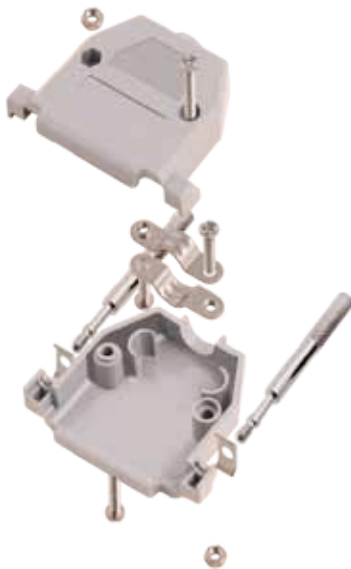

D-Sub Plastic cover, Grey, Top Entry, Long knurled jackscrews

TECHNICAL SPECIFICATIONS

Material: UL Recognised Plastic Material
 Operating Temperature: -55°C to +110°C
 Cable Entry: Top
 Thumbscrews: UNC 4-40
 Cable O.D:
 9-way Up to 7,0mm
 15-way Up to 10,0mm
 25-way Up to 11,0mm
 37-way Up to 13,8mm
 50-way Up to 14,0mm
 Colour: Light Grey

Features:

- Available in sizes 9-15-25-37-50
- Suitable for any common Sub-D connector
- Long Jackscrews
- Re-openable
- Available in two colours: Black & Light Grey
- Also available in Metalized Version

Size CCOV	A	B	C
9-way	31,0	16,0	40,2
15-way	39,6	17,4	38,0
25-way	55,0	16,5	44,5
37-way	69,0	24,0	52,5
50-way	69,5	19,5	44,5

Ordering information:

Size:	P/N - Kitted:	Product Code:
9-way	2360-0102-31	CCOV 9-SCL-LG
15-way	2360-0102-32	CCOV15-SCL-LG
25-way	2360-0102-33	CCOV25-SCL-LG
37-way	2360-0102-34	CCOV37-SCL-LG
50-way	2360-0102-35	CCOV50-SCL-LG