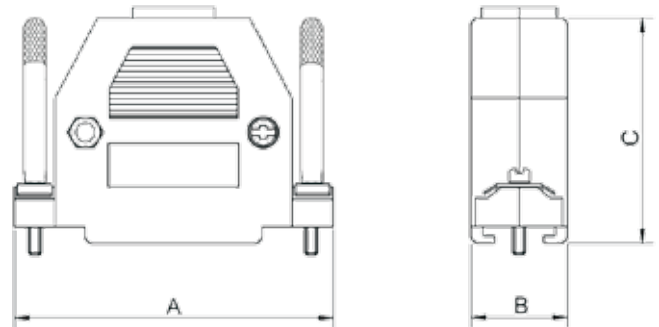

D-Sub Plastic cover, Grey, Top Entry, Long knurled jackscrews

TECHNICAL SPECIFICATIONS

Material: UL Recognised Plastic Material
 Operating Temperature: -55°C to +110°C
 Cable Entry: Top
 Thumbscrews: UNC 4-40
 Cable O.D:
 9-way Up to 7,0mm
 15-way Up to 10,0mm
 25-way Up to 11,0mm
 37-way Up to 13,8mm
 50-way Up to 14,0mm
 Colour: Light Grey

Features:

- Available in sizes 9-15-25-37-50
- Suitable for any common Sub-D connector
- Long Jackscrews
- Re-openable
- Available in two colours: Black & Light Grey
- Also available in Metalized Version

Size CCOV	A	B	C
9-way	31,0	16,0	40,2
15-way	39,6	17,4	38,0
25-way	55,0	16,5	44,5
37-way	69,0	24,0	52,5
50-way	69,5	19,5	44,5

Ordering information:

Size:	P/N - Kitted:	Product Code:
9-way	2360-0102-31	CCOV 9-SCL-LG
15-way	2360-0102-32	CCOV15-SCL-LG
25-way	2360-0102-33	CCOV25-SCL-LG
37-way	2360-0102-34	CCOV37-SCL-LG
50-way	2360-0102-35	CCOV50-SCL-LG