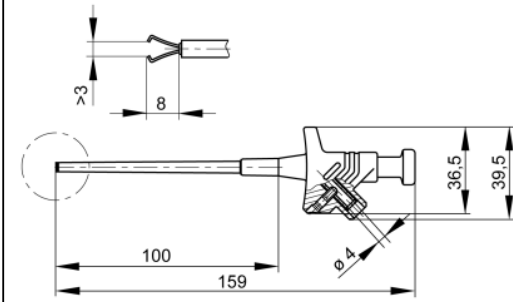

datasheet for KLEPS 30
article number: 930113100

| | |
|--|---|
| product description: | order number: 930 113-100 |
| description: | Clamp-type test probe with rotating grip jaws and flexible shaft. The special form of the grip jaws allows clamping of pins and wires up to a maximum of 4mm diameter. 4mm diameter brass socket connection with side screw, grip jaws additionally tin-plated. |
| typ: | KLEPS 30 schwarz / black |
| system: | 4mm system |
| order number: | 930 113-100 |
| clamping range: | 4 mm |
| clamping typ: | rotating grip jaws |
| color | ● |
| other color versions: | ● ● |
| technical data | |
| measurement category acc. to IEC 61010: | CAT I |
| type of termination: | 4 mm socket (unsprung) screw |
| rated voltage: | 30 VAC / 60 VDC |
| rated current: Please consider derating curve! | 4 A |
| contact resistance: | 50 mOhm |
| material | |
| contact material: | grip jaws: spring steel socket: brass |
| contact surface material: | grip jaws: tin |
| housing material: | PF |
| environmental conditions: | |
| temperature range: | -25 °C to +80 °C |
| inflammable class: | |
| housing (basic material): | UL 94 V - 0 |
| drawing | |