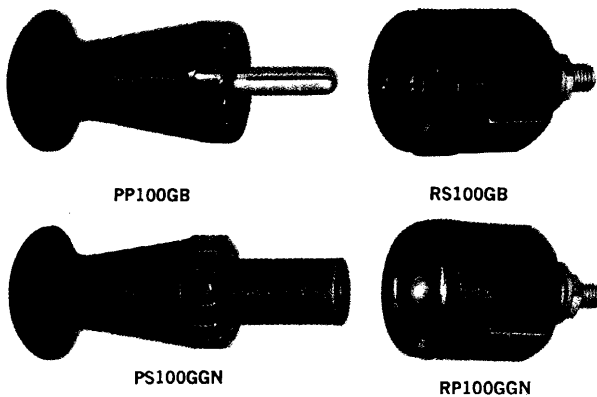

100 AMPERE TYPES				
COLOR	SOCKET RECEPTACLE	PIN PLUG	PIN RECEPTACLE	SOCKET PLUG
BLACK	PS100GB	PP100GB	RP100GB	RS100GB
YELLOW	PS100GY	PP100GY	RP100GY	RS100GY
RED	PS100GR	PP100GR	RP100GR	RS100GR
BLUE	PS100GBL	PP100GBL	RP100GBL	RS100GBL
GREEN	PS100GGN	PP100GGN	RP100GGN	RS100GGN
WHITE	PS100GWT	PP100GWT	RP100GWT	RS100GWT