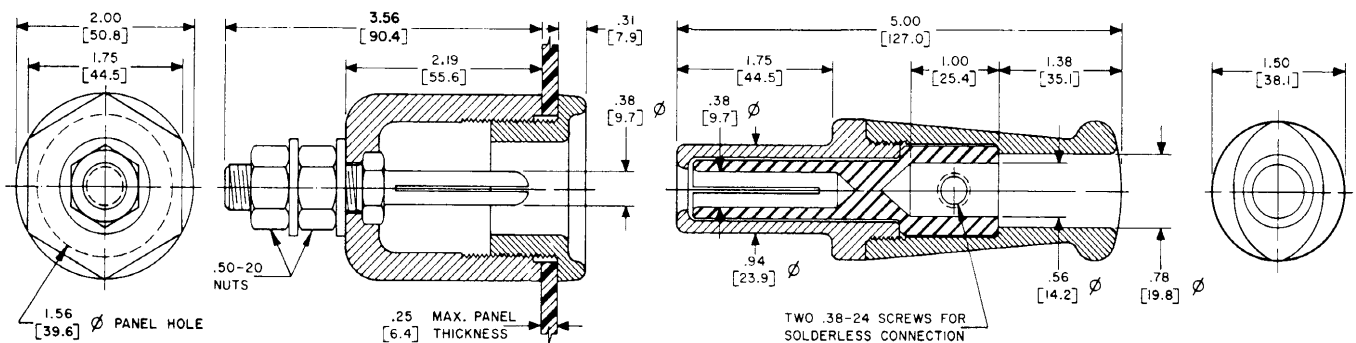

101-9510 | + 101-9521 + 1019533

SUPERCON® Electrical Connectors

250 AMPERE TYPES				
TYPE	SIZE	FINISH	DR	STOCK
PP250GY	1/2"	BRN	PP250GY	RS250GY
PS250GR	1/2"	GRN	PS250GR	RS250GR
RP250GR	1/2"	GRN	RP250GR	RS250GR
PP250GB	1/2"	GRN	PP250GB	RS250GB
PS250GB	1/2"	GRN	PS250GB	RS250GB
RP250GB	1/2"	GRN	RP250GB	RS250GB
PP250GW	1/2"	WHI	PP250GW	RS250GW
PS250GW	1/2"	WHI	PS250GW	RS250GW
RP250GW	1/2"	WHI	RP250GW	RS250GW

C/O: 101-9351 : RS250GR
C/O: 101-9340 : RS250GB

250 AMPERE TYPES OUTLINES