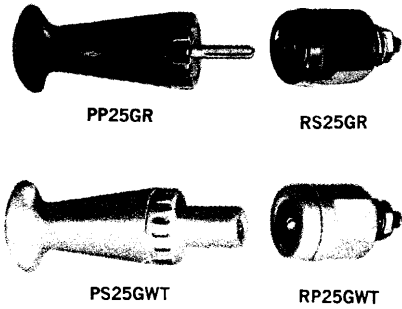

SUPERCON®

Electrical Connectors

25 AMPERE TYPES				
COLOR	SOCKET RECEPTACLE	PIN PLUG	PIN RECEPTACLE	SOCKET PLUG
BLACK	PS25GB	PP25GB	RP25GB	RS25GB
YELLOW	PS25GY	PP25GY	RP25GY	RS25GY
RED	PS25GR	PP25GR	RP25GR	RS25GR
BLUE	PS25GBL	PP25GBL	RP25GBL	RS25GBL
GREEN	PS25GGN	PP25GGN	RP25GGN	RS25GGN
WHITE	PS25GWT	PP25GWT	RP25GWT	RS25GWT

etc: 101-2293
RS50GR