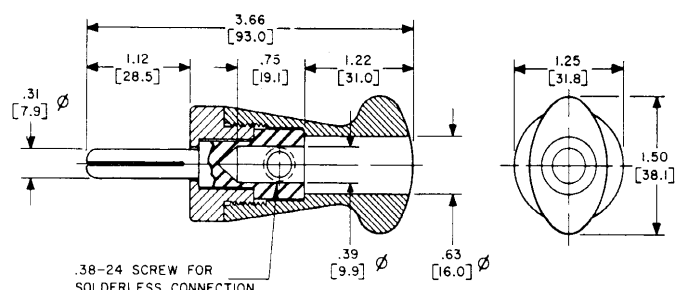

25 AMPERE TYPES OUTLINES

✳ 50 AMPERE TYPES OUTLINES ✳

100 AMPERE TYPES OUTLINES