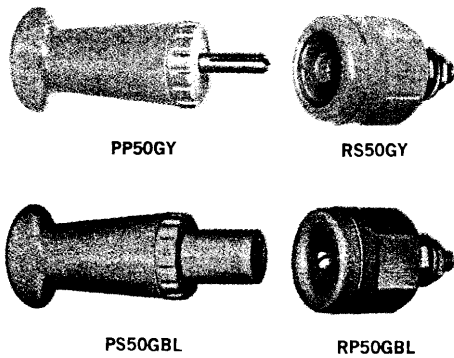

50 AMPERE TYPES				
COLOR	SOCKET RECEPTACLE	PIN PLUG	PIN RECEPTACLE	SOCKET PLUG
BLACK	~~PS50GB~~	PP50GB	RP50GB	RS50GB
YELLOW	PS50GY	PP50GY	RP50GY	RS50GY
RED	~~PS50GR~~	PP50GR	RP50GR	RS50GR
BLUE	PS50GBL	PP50GBL	RP50GBL	RS50GBL
GREEN	PS50GGN	PP50GGN	RP50GGN	RS50GGN
WHITE	PS50GWT	PP50GWT	RP50GWT	RS50GWT