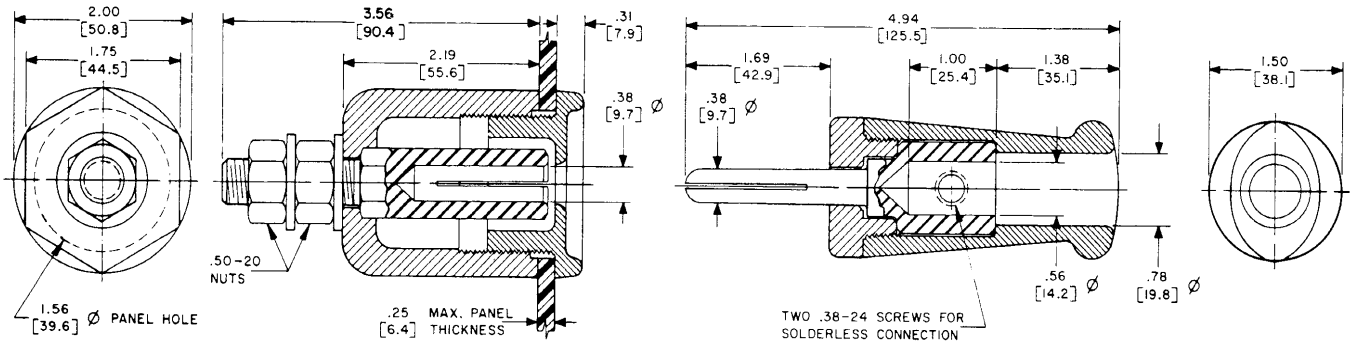

101-9510 | + 101-9521 + 1019533

SUPERCON® Electrical Connectors

250 AMPERE TYPES				
TYPE	SIZE	FINISH	DR	STOCK
PP250GY	1/2"	BRN	PP250GY	RS250GY
PS250GR	1/2"	GRN	PS250GR	RS250GR
RP250GR	1/2"	GRN	RP250GR	RS250GR
PP250GB	1/2"	GRN	PP250GB	RS250GB
PS250GB	1/2"	GRN	PS250GB	RS250GB
RP250GB	1/2"	GRN	RP250GB	RS250GB
PP250GW	1/2"	WHI	PP250GW	RS250GW
PS250GW	1/2"	WHI	PS250GW	RS250GW
RP250GW	1/2"	WHI	RP250GW	RS250GW

C/O: 101-9351 : RS250GR
C/O: 101-9340 : RS250GB

250 AMPERE TYPES OUTLINES