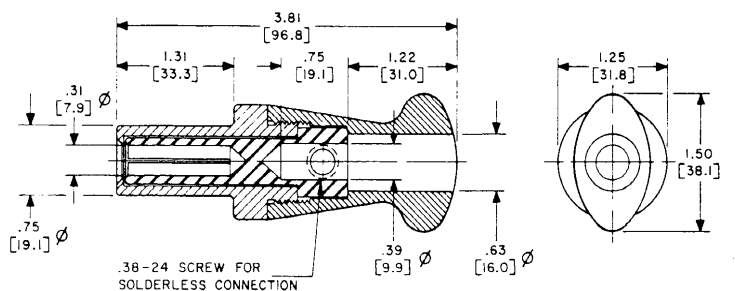

25 AMPERE TYPES OUTLINES

✳ 50 AMPERE TYPES OUTLINES ✳

100 AMPERE TYPES OUTLINES