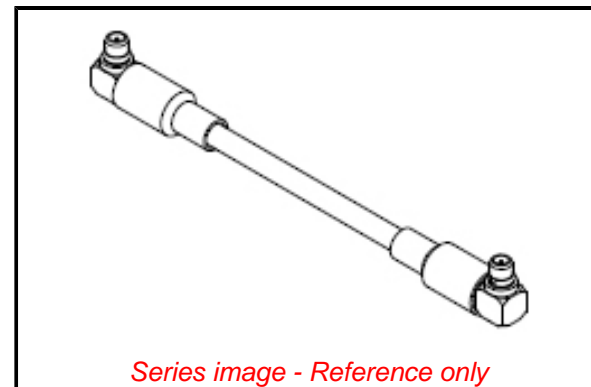

PLEASE CHECK WWW.MOLEX.COM FOR LATEST PART INFORMATION

Part Number: [0897616792](#)
Status: **Active**
Overview: RF Cable Assemblies
Description: MMCX Right-Angle Plug-to-MMCX Right-Angle Plug Assembly, RG-316 Cable, Length 457.2mm, 50 Ohms

Documents:

[Drawing \(PDF\)](#) [RoHS Certificate of Compliance \(PDF\)](#)

General

Product Family	Cable Assemblies
Series	89761
Assembly Configuration	Dual Ended Connectors
Connector to Connector	MMCX-to-MMCX
Overview	RF Cable Assemblies
Product Name	MMCX, RF
UPC	883906708627

Physical

Cable Length	457.20mm (1.50')
Circuits (Loaded)	0
Gender	Plug/Plug
Packaging Type	Bag
Single Ended	No
Wire/Cable Type	RG-316

Electrical

Impedance	50Ω
-----------	-----

Material Info

Reference - Drawing Numbers

Sales Drawing	SD-89761-679
---------------	--------------

Series image - Reference only

EU ELV

Not Reviewed

EU RoHS

Not Reviewed

REACH SVHC

Not Reviewed