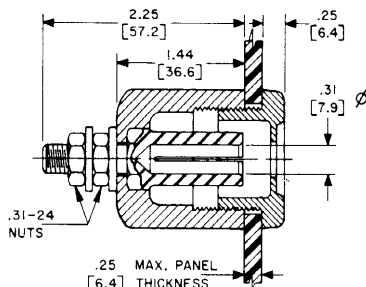

25 AMPERE TYPES OUTLINES

✱ 50 AMPERE TYPES OUTLINES ✱

100 AMPERE TYPES OUTLINES