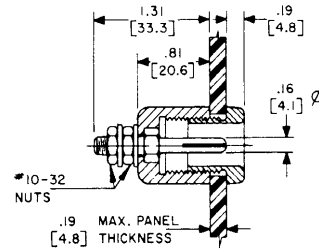

25 AMPERE TYPES OUTLINES

✱ 50 AMPERE TYPES OUTLINES ✱