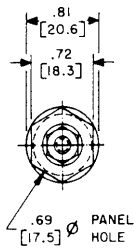

25 AMPERE TYPES OUTLINES

✱ 50 AMPERE TYPES OUTLINES ✱