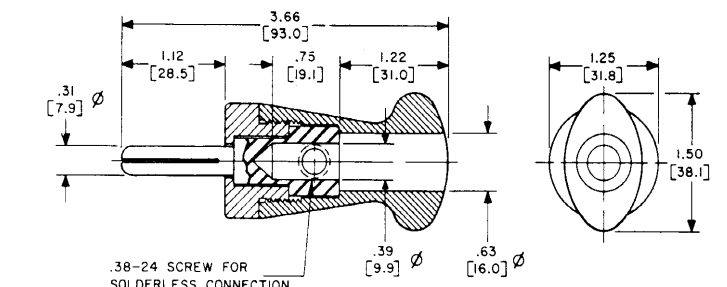

100 AMPERE TYPES OUTLINES