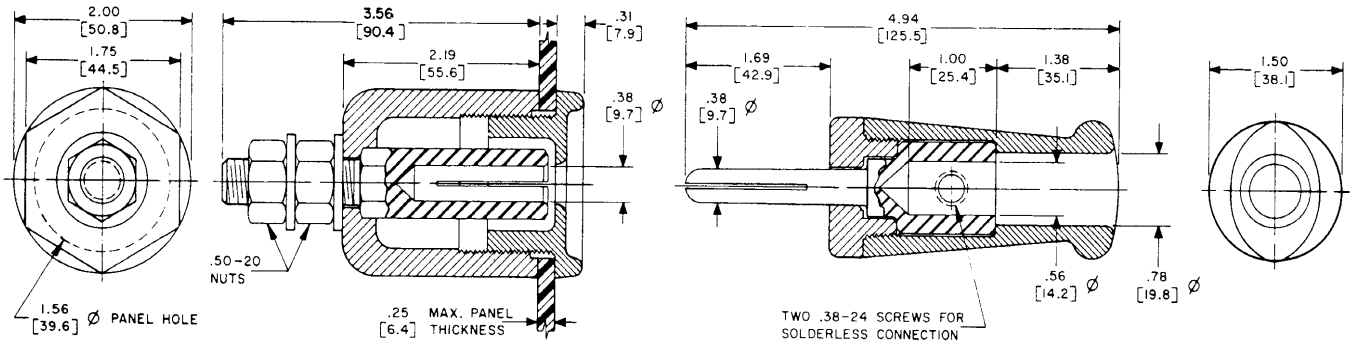

101-9510 | + 101-9521 + 1019533

SUPERCON® Electrical Connectors

250 AMPERE TYPES				
TYPE	SIZE	FINISH	DR	STOCK
PP250GY	1/2"	BRN	PP250GY	RS250GY
PS250GR	1/2"	GRN	PS250GR	RS250GR
PP250GB	1/2"	GRN	PP250GB	RS250GB
PS250GB	1/2"	GRN	PS250GB	RS250GB
PP250GW	1/2"	WHI	PP250GW	RS250GW
PS250GW	1/2"	WHI	PS250GW	RS250GW

C/O: 101-9351 : RS250GR
C/O: 101-9340 : RS250GB

250 AMPERE TYPES OUTLINES