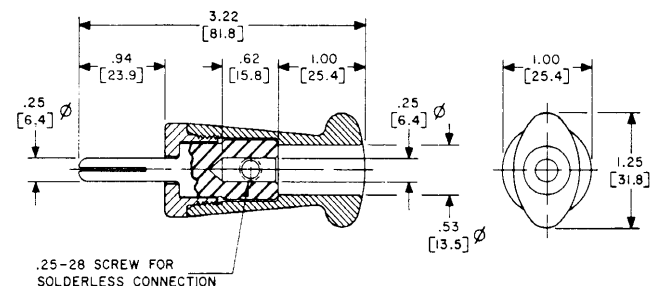

✱ 50 AMPERE TYPES OUTLINES ✱