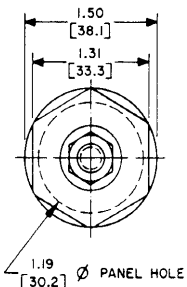

25 AMPERE TYPES OUTLINES

✱ 50 AMPERE TYPES OUTLINES ✱

100 AMPERE TYPES OUTLINES