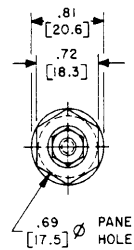

25 AMPERE TYPES OUTLINES

✱ 50 AMPERE TYPES OUTLINES ✱