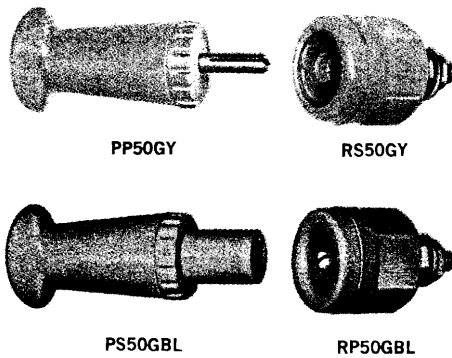

50 AMPERE TYPES				
COLOR	SOCKET RECEPTACLE	PIN PLUG	PIN RECEPTACLE	SOCKET PLUG
BLACK	~~PS50GB~~	PP50GB	RP50GB	RS50GB
YELLOW	PS50GY	PP50GY	RP50GY	RS50GY
RED	~~PS50GR~~	PP50GR	RP50GR	RS50GR
BLUE	PS50GBL	PP50GBL	RP50GBL	RS50GBL
GREEN	PS50GGN	PP50GGN	RP50GGN	RS50GGN
WHITE	PS50GWT	PP50GWT	RP50GWT	RS50GWT