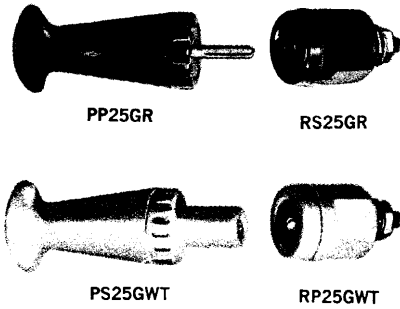

SUPERCON®

Electrical Connectors

25 AMPERE TYPES				
COLOR	SOCKET RECEPTACLE	PIN PLUG	PIN RECEPTACLE	SOCKET PLUG
BLACK	PS25GB	PP25GB	RP25GB	RS25GB
YELLOW	PS25GY	PP25GY	RP25GY	RS25GY
RED	PS25GR	PP25GR	RP25GR	RS25GR
BLUE	PS25GBL	PP25GBL	RP25GBL	RS25GBL
GREEN	PS25GGN	PP25GGN	RP25GGN	RS25GGN
WHITE	PS25GWT	PP25GWT	RP25GWT	RS25GWT

etc: 101-2293
RS50GR