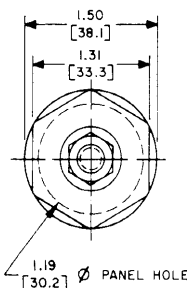

25 AMPERE TYPES OUTLINES

✱ 50 AMPERE TYPES OUTLINES ✱

100 AMPERE TYPES OUTLINES