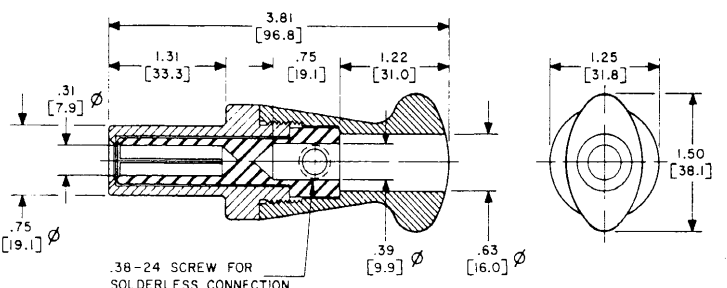

100 AMPERE TYPES OUTLINES