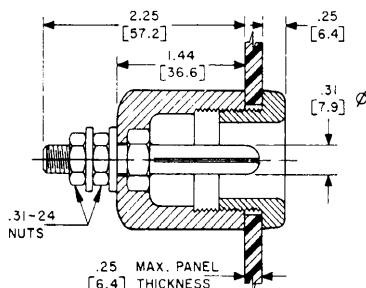

25 AMPERE TYPES OUTLINES

✱ 50 AMPERE TYPES OUTLINES ✱

100 AMPERE TYPES OUTLINES