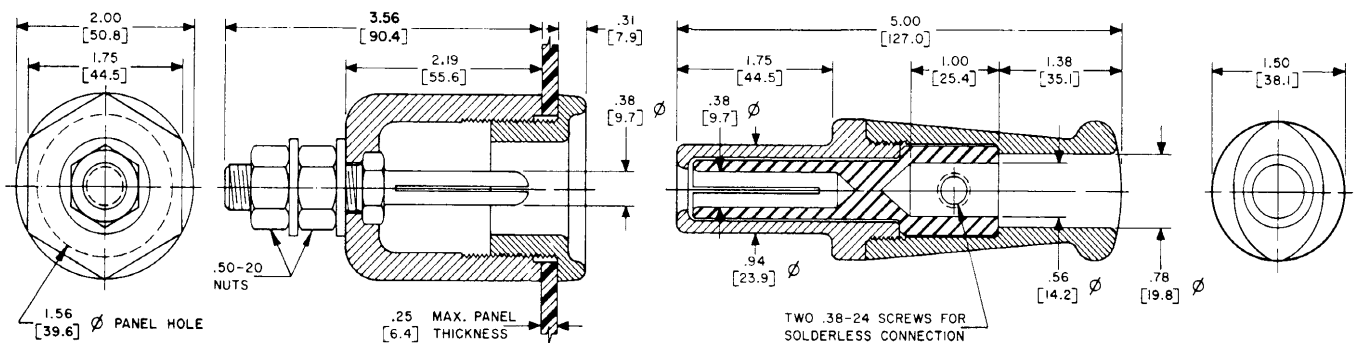

101-9510 | + 101-9521 + 1019533

SUPERCON® Electrical Connectors

250 AMPERE TYPES				
TYPE	SIZE	FINISH	DR	STOCK
PP250GY	1/2"	BRN	PP250GY	RS250GY
PS250GR	1/2"	GRN	PS250GR	RS250GR
PP250GB	1/2"	GRN	PP250GB	RS250GB
PS250GB	1/2"	GRN	PS250GB	RS250GB
PP250GW	1/2"	WHI	PP250GW	RS250GW
PS250GW	1/2"	WHI	PS250GW	RS250GW

C/O: 101-9351 : RS250GR
C/O: 101-9340 : RS250GB

250 AMPERE TYPES OUTLINES