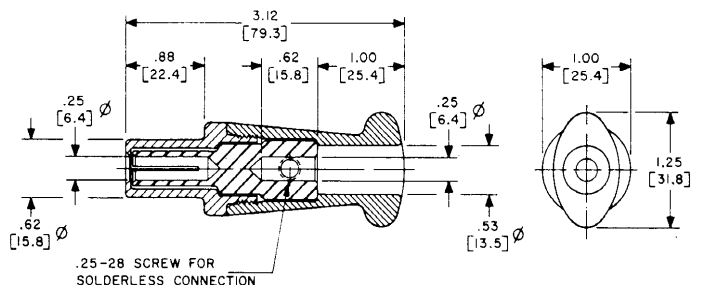

✱ 50 AMPERE TYPES OUTLINES ✱