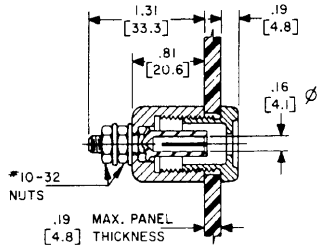

25 AMPERE TYPES OUTLINES

✱ 50 AMPERE TYPES OUTLINES ✱