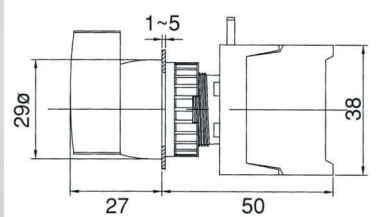

SELECTOR SWITCHES, LEVER SWITCHES, IP65

CS
—
22
—
2
—
1
—
O/C
—
BK

Type	Mounting hole	Position	No. of contact	Type of contact	Lens colour
CS, GCS: Knob type	22 : 22 ϕ	2:2 Position	1	O: 1/O N/O	<div style="display: flex; flex-direction: column; align-items: flex-start;"> <div style="display: flex; align-items: center; margin-bottom: 5px;">● R: Red</div> <div style="display: flex; align-items: center; margin-bottom: 5px;">● G: Green</div> <div style="display: flex; align-items: center; margin-bottom: 5px;">● Y: Yellow</div> <div style="display: flex; align-items: center;">● BK: Black</div> </div>
LCS, GLCS: Long Knob	30 : 30 ϕ	3:3 Position	2	1a	
RS, GRS: Long & spring return			3	C: 1/C N/C	
LRS, GLRS: Long knob spring return			4	1b	
LS, GLS: Lever type				O/C: N/O+N/C	
LUS, GLUS: Lever & spring return				1a+1b	
KS, GKS: Key type drawable				2/O: 2N/O	
KSN, GKSN: Key type Non draw				2a	
KSR, GKSR: Key type spring return				2/C: 2N/C	
				2b	

CS22-1/O , 0-1
CS22-1/C , 1-0

CS22-10/C 1-2

LCS22-2/O , 2N/O 1-0-2

CS22-2/O , 2N/O 1-0-2

RS22-1/O 0-1 Spring return
RS22-1/C 1-0

LCS22-1/O , 0-1
LCS22-1/C , 1-0

LCS22-10/C 1-2

LRS22-1/O 0-1 Spring return
LRS22-1/C 1-0