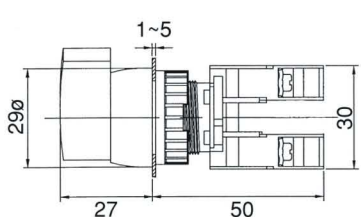

SELECTOR SWITCHES, LEVER SWITCHES, IP65

CS
—
22
—
2
—
1
—
O/C
—
BK

Type	Mounting hole	Position	No. of contact	Type of contact	Lens colour
CS, GCS: Knob type	22 : 22 ϕ	2:2 Position	1	O: 1/O N/O	<div style="display: flex; flex-direction: column; align-items: flex-start;"> <div style="display: flex; align-items: center; margin-bottom: 5px;">● R: Red</div> <div style="display: flex; align-items: center; margin-bottom: 5px;">● G: Green</div> <div style="display: flex; align-items: center; margin-bottom: 5px;">● Y: Yellow</div> <div style="display: flex; align-items: center;">● BK: Black</div> </div>
LCS, GLCS: Long Knob	30 : 30 ϕ	3:3 Position	2	1a	
RS, GRS: Long & spring return			3	C: 1/C N/C	
LRS, GLRS: Long knob spring return			4	1b	
LS, GLS: Lever type				O/C: N/O+N/C	
LUS, GLUS: Lever & spring return				1a+1b	
KS, GKS: Key type drawable				2/O: 2N/O	
KSN, GKSN: Key type Non draw				2a	
KSR, GKSR: Key type spring return				2/C: 2N/C	
				2b	

CS22-1/O , 0-1
CS22-1/C , 1-0

CS22-10/C 1-2

LCS22-2/O , 2N/O 1-0-2

CS22-2/O , 2N/O 1-0-2

RS22-1/O 0-1 Spring return
RS22-1/C 1-0

LCS22-1/O , 0-1
LCS22-1/C , 1-0

LCS22-10/C 1-2

LRS22-1/O 0-1 Spring return
LRS22-1/C 1-0