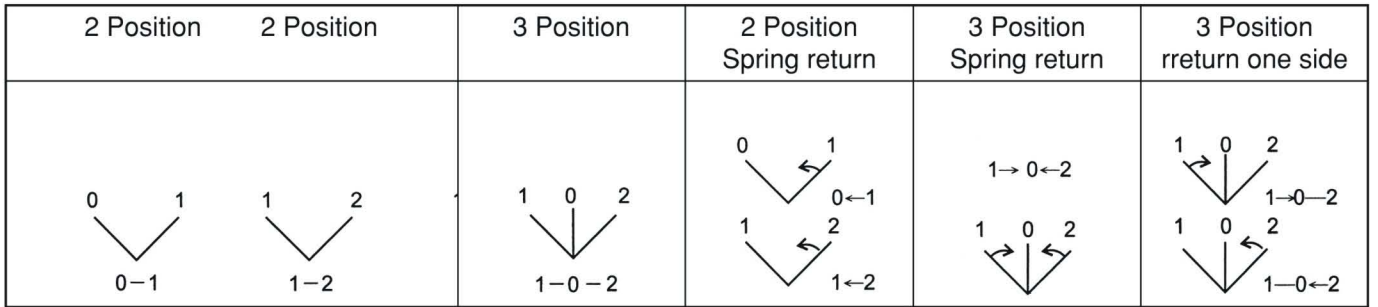

SELECTOR SWITCHES, LEVER SWITCHES, IP65

CS
—
22
—
2
—
1
—
O/C
—
BK

Type	Mounting hole	Position	No. of contact	Type of contact	Lens colour
CS, GCS: Knob type	22 : 22 ϕ	2:2 Position	1	O: 1/O N/O	<div style="display: flex; flex-direction: column; align-items: flex-start;"> <div style="display: flex; align-items: center; margin-bottom: 5px;">● R: Red</div> <div style="display: flex; align-items: center; margin-bottom: 5px;">● G: Green</div> <div style="display: flex; align-items: center; margin-bottom: 5px;">● Y: Yellow</div> <div style="display: flex; align-items: center;">● BK: Black</div> </div>
LCS, GLCS: Long Knob	30 : 30 ϕ	3:3 Position	2	1a	
RS, GRS: Long & spring return			3	C: 1/C N/C	
LRS, GLRS: Long knob spring return			4	1b	
LS, GLS: Lever type				O/C: N/O+N/C	
LUS, GLUS: Lever & spring return				1a+1b	
KS, GKS: Key type drawable				2/O: 2N/O	
KSN, GKSN: Key type Non draw				2a	
KSR, GKSR: Key type spring return				2/C: 2N/C	
				2b	