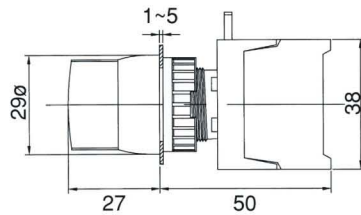

SELECTOR SWITCHES, LEVER SWITCHES, IP65

CS
—
22
—
2
—
1
—
O/C
—
BK

Type	Mounting hole	Position	No. of contact	Type of contact	Lens colour
CS, GCS: Knob type	22 : 22 ϕ	2:2 Position	1	O: 1/O N/O	<div style="display: flex; flex-direction: column; align-items: flex-start;"> <div style="display: flex; align-items: center; margin-bottom: 5px;">● R: Red</div> <div style="display: flex; align-items: center; margin-bottom: 5px;">● G: Green</div> <div style="display: flex; align-items: center; margin-bottom: 5px;">● Y: Yellow</div> <div style="display: flex; align-items: center;">● BK: Black</div> </div>
LCS, GLCS: Long Knob	30 : 30 ϕ	3:3 Position	2	1a	
RS, GRS: Long & spring return			3	C: 1/C N/C	
LRS, GLRS: Long knob spring return			4	1b	
LS, GLS: Lever type				O/C: N/O+N/C	
LUS, GLUS: Lever & spring return				1a+1b	
KS, GKS: Key type drawable				2/O: 2N/O	
KSN, GKSN: Key type Non draw				2a	
KSR, GKSR: Key type spring return				2/C: 2N/C	
				2b	

CS22-1/O , 0-1
CS22-1/C , 1-0

CS22-10/C 1-2

LCS22-2/O , 2N/O 1-0-2

CS22-2/O , 2N/O 1-0-2

RS22-1/O 0-1 Spring return
RS22-1/C 1-0

LCS22-1/O , 0-1
LCS22-1/C , 1-0

LCS22-10/C 1-2

LRS22-1/O 0-1 Spring return
LRS22-1/C 1-0