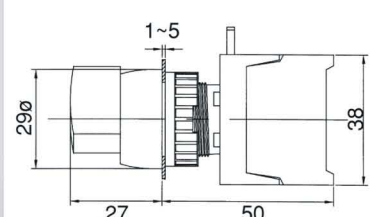

SELECTOR SWITCHES, LEVER SWITCHES, IP65

CS
—
22
—
2
—
1
—
O/C
—
BK

Type	Mounting hole	Position	No. of contact	Type of contact	Lens colour
CS, GCS: Knob type	22 : 22 ϕ	2:2 Position	1	O: 1/O N/O	<div style="display: flex; flex-direction: column; align-items: flex-start;"> <div style="display: flex; align-items: center; margin-bottom: 5px;">● R: Red</div> <div style="display: flex; align-items: center; margin-bottom: 5px;">● G: Green</div> <div style="display: flex; align-items: center; margin-bottom: 5px;">● Y: Yellow</div> <div style="display: flex; align-items: center;">● BK: Black</div> </div>
LCS, GLCS: Long Knob	30 : 30 ϕ	3:3 Position	2	1a	
RS, GRS: Long & spring return			3	C: 1/C N/C	
LRS, GLRS: Long knob spring return			4	1b	
LS, GLS: Lever type				O/C: N/O+N/C	
LUS, GLUS: Lever & spring return				1a+1b	
KS, GKS: Key type drawable				2/O: 2N/O	
KSN, GKSN: Key type Non draw				2a	
KSR, GKSR: Key type spring return				2/C: 2N/C	
				2b	

CS22-1/O , 0-1
CS22-1/C , 1-0

CS22-10/C 1-2

LCS22-2/O , 2N/O 1-0-2

CS22-2/O , 2N/O 1-0-2

RS22-1/O 0-1 Spring return
RS22-1/C 1-0

LCS22-1/O , 0-1
LCS22-1/C , 1-0

LCS22-10/C 1-2

LRS22-1/O 0-1 Spring return
LRS22-1/C 1-0