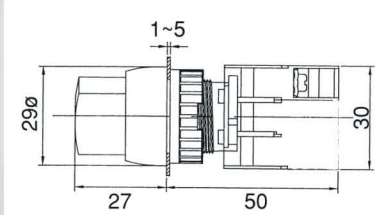

SELECTOR SWITCHES, LEVER SWITCHES, IP65

CS
—
22
—
2
—
1
—
O/C
—
BK

Type	Mounting hole	Position	No. of contact	Type of contact	Lens colour
CS, GCS: Knob type	22 : 22 ϕ	2:2 Position	1	O: 1/O N/O	<div style="display: flex; flex-direction: column; align-items: flex-start;"> <div style="display: flex; align-items: center; margin-bottom: 5px;">● R: Red</div> <div style="display: flex; align-items: center; margin-bottom: 5px;">● G: Green</div> <div style="display: flex; align-items: center; margin-bottom: 5px;">● Y: Yellow</div> <div style="display: flex; align-items: center;">● BK: Black</div> </div>
LCS, GLCS: Long Knob	30 : 30 ϕ	3:3 Position	2	1a	
RS, GRS: Long & spring return			3	C: 1/C N/C	
LRS, GLRS: Long knob spring return			4	1b	
LS, GLS: Lever type				O/C: N/O+N/C	
LUS, GLUS: Lever & spring return				1a+1b	
KS, GKS: Key type drawable				2/O: 2N/O	
KSN, GKSN: Key type Non draw				2a	
KSR, GKSR: Key type spring return				2/C: 2N/C	
				2b	

CS22-1/O , 0-1
CS22-1/C , 1-0

CS22-10/C 1-2

LCS22-2/O , 2N/O 1-0-2

CS22-2/O , 2N/O 1-0-2

RS22-1/O 0-1 Spring return
RS22-1/C 1-0

LCS22-1/O , 0-1
LCS22-1/C , 1-0

LCS22-10/C 1-2

LRS22-1/O 0-1 Spring return
LRS22-1/C 1-0