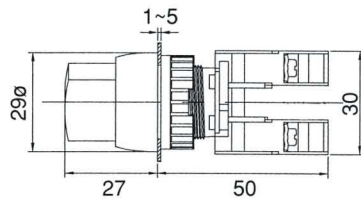

SELECTOR SWITCHES, LEVER SWITCHES, IP65

CS
—
22
—
2
—
1
—
O/C
—
BK

Type	Mounting hole	Position	No. of contact	Type of contact	Lens colour
CS, GCS: Knob type	22 : 22 ϕ	2:2 Position	1	O: 1/O N/O	<div style="display: flex; flex-direction: column; align-items: flex-start;"> <div style="display: flex; align-items: center; margin-bottom: 5px;">● R: Red</div> <div style="display: flex; align-items: center; margin-bottom: 5px;">● G: Green</div> <div style="display: flex; align-items: center; margin-bottom: 5px;">● Y: Yellow</div> <div style="display: flex; align-items: center;">● BK: Black</div> </div>
LCS, GLCS: Long Knob	30 : 30 ϕ	3:3 Position	2	1a	
RS, GRS: Long & spring return			3	C: 1/C N/C	
LRS, GLRS: Long knob spring return			4	1b	
LS, GLS: Lever type				O/C: N/O+N/C	
LUS, GLUS: Lever & spring return				1a+1b	
KS, GKS: Key type drawable				2/O: 2N/O	
KSN, GKSN: Key type Non draw				2a	
KSR, GKSR: Key type spring return				2/C: 2N/C	
				2b	

CS22-1/O , 0-1
CS22-1/C , 1-0

CS22-10/C 1-2

LCS22-2/O , 2N/O 1-0-2

CS22-2/O , 2N/O 1-0-2

RS22-1/O 0-1 Spring return
RS22-1/C 1-0

LCS22-1/O , 0-1
LCS22-1/C , 1-0

LCS22-10/C 1-2

LRS22-1/O 0-1 Spring return
LRS22-1/C 1-0