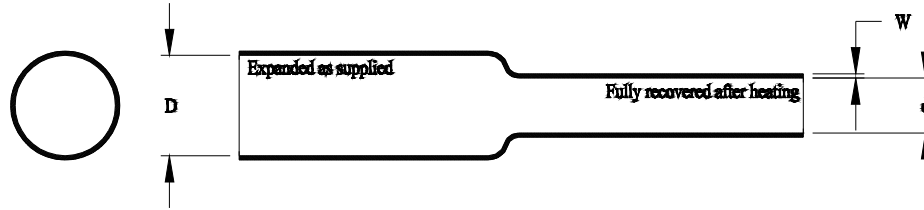

**RT-3
Polyolefin, Semi - Rigid,
Heat - Shrinkable Tubing**

Table 1: Dimensions (inches)

Size	As Supplied	Recovered	
	Inside Diameter (D)	Inside Diameter Maximum (d)	Wall Thickness Nominal (W)
No.1	.240 ± .015	.095	.031
No.2	.320 ± .015	.125	.031
No.3	.375 ± .020	.150	.031
No.4	.485 ± .020	.200	.031

Longitudinal Change: +0 to -10%

Material: The tubing shall be fabricated from thermally stabilized, flame resistant, modified polyolefin and shall be cross linked by irradiation. It shall be homogeneous and essentially free from flaws, defects, pinholes, bubbles, seams, cracks and inclusions.

Properties:: Except as specified above, the finished tubing shall meet all the requirement of Raychem specification RT-360.

Specification Control Drawing

	TE Connectivity 300 Constitutional Drive Menlo Park, CA 94025 USA		Raychem	Title: RT-3 Polyolefin, Semi - Rigid Heat - Shrinkable Tubing		
	TE Connectivity reserves the right to amend this drawing at any time. Users should evaluate the suitability of the product for their application			Document No : RT-3		
Cage Code: 06090	Scale: None	Size: A	Rev. Date: 16-Apr-11	Rev.: B1	Sheet: 1 of 1	