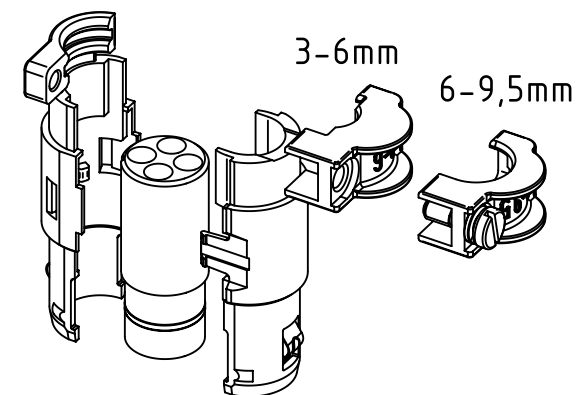

Recommended Ethernet connection

Pin	10BASE-T 100BASE-TX	colour
1	Tx+	white/orange
2	Rx+	white/green
3	Tx-	orange
4	Rx-	green

kind of delivery: piece parts

① till screening braid over cable jacket  
recommendation:  
fix end of screening braid  
(more than 9mm) with shrinking tube

② stripping length of a 2,5mm<sup>2</sup>  
wire gauge is 6mm

	All rights reserved Department EL PD - DE	All Dimensions in mm Original Size DIN A4		Scale 2:1	Free size tol.	Ref.
		Created by RULLKOETTER	Inspected by GERB	Standardisation TIEMANNA	Date 2015-01-14	State Final Release
HARTING Electric GmbH & Co. KG D-32339 Espelkamp		Title Han-Quintax contact female, 3-9.5mm			Doc-Key / ECM-Nr. 100172441/UGD/005/B 500000083549	
		Type TB	Number 09 15 004 3113		Rev. B	Page 1/1