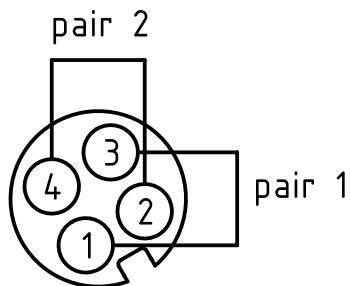

Recommended Ethernet connection

Pin	10BASE-T 100BASE-TX	colour
1	Tx+	white/orange
2	Rx+	white/green
3	Tx-	orange
4	Rx-	green

kind of delivery: piece parts

① till screening braid over cable jacket  
recommendation:  
fix end of screening braid  
(more than 9mm) with shrinking tube

② stripping length of a 2,5mm<sup>2</sup>  
wire gauge is 6mm

	All rights reserved Department EL PD - DE	All Dimensions in mm Original Size DIN A4		Scale 2:1	Free size tol.	Ref.
		Created by RULLKOETTER	Inspected by GERB	Standardisation TIEMANNA	Date 2015-01-14	State Final Release
HARTING Electric GmbH & Co. KG D-32339 Espelkamp		Title Han-Quintax contact female, 3-9.5mm			Doc-Key / ECM-Nr. 100172441/UGD/005/B 500000083549	
		Type TB	Number 09 15 004 3113		Rev. B	Page 1/1