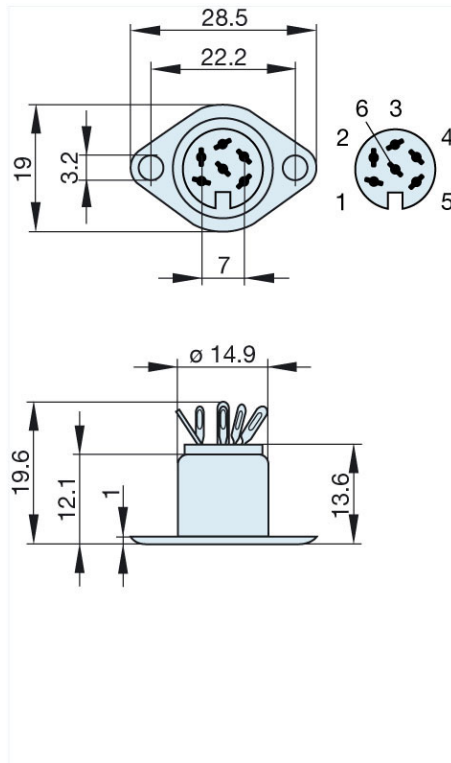

Picture
Drawing

Belden Deutschland GmbH
Im Gewerbepark 2
58579 Schalksmühle
Germany
Phone: +49 7127/14-1806
E-Mail: icos-sales@belden.com

The information published in the websites has been compiled as carefully as possible. It is subject to alteration without notice in technical as well as in price-related/commercial respect. The complete information and data were available on user documentation. Mandatory information can only be obtained by a concrete query.