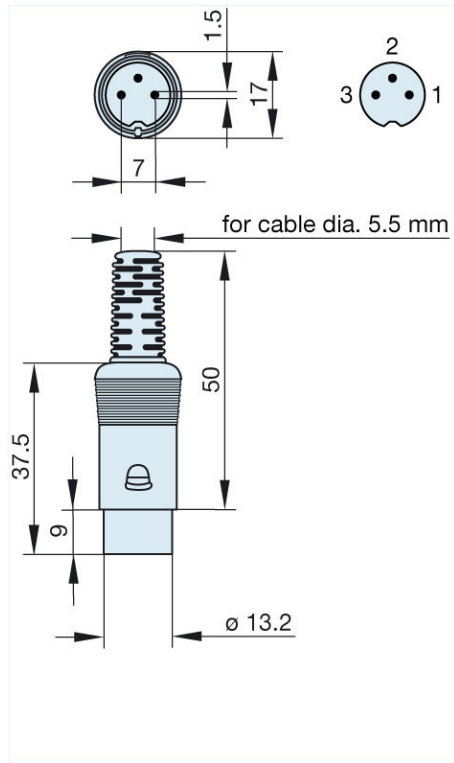

Picture
Drawing

Belden Deutschland GmbH
Im Gewerbepark 2
58579 Schalksmühle
Germany
Phone: +49 7127/14-1806
E-Mail: icos-sales@belden.com

The information published in the websites has been compiled as carefully as possible. It is subject to alteration without notice in technical as well as in price-related/commercial respect. The complete information and data were available on user documentation. Mandatory information can only be obtained by a concrete query.