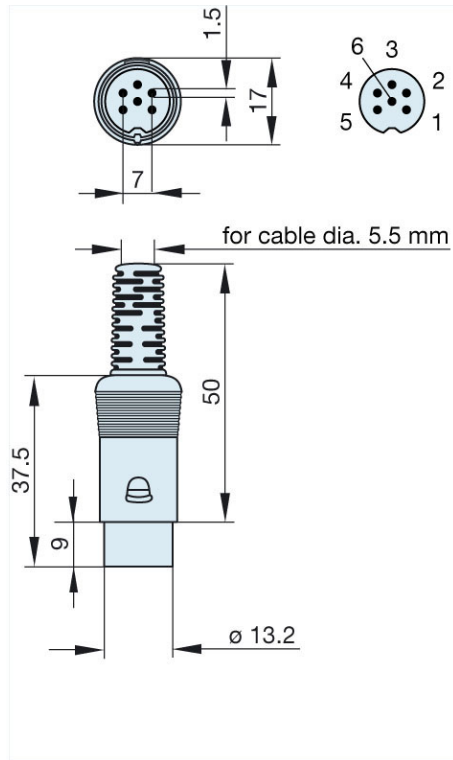

HIRSCHMANN

A BELDEN BRAND

Industrial Connecting Solutions: Circular Connectors: Audio/Video Connectors: DIN EN 60 130-09 Connectors (MAS/MAK series): without locking screw: Straight plugs: MAS 60 grau/grey
<http://www.e-catalog.beldensolutions.com/link/57078-24228-256281-256282-24384-24385-24387-34403/en/conf/uistate>

Picture

Drawing

Belden Deutschland GmbH

Im Gewerbepark 2
58579 Schalksmühle
Germany
Phone: +49 7127/14-1806
E-Mail: icos-sales@belden.com

The information published in the websites has been compiled as carefully as possible. It is subject to alteration without notice in technical as well as in price-related/commercial respect. The complete information and data were available on user documentation. Mandatory information can only be obtained by a concrete query.