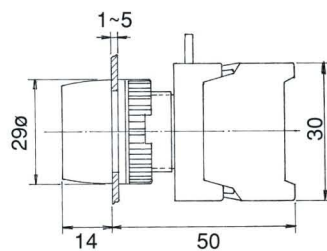

**ILLUMINATED PUSH BUTTON
SWITCHES, IP65**