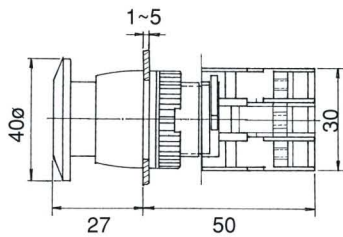

**PFL22-1O/C
Push ON-Push OFF Illuminated**