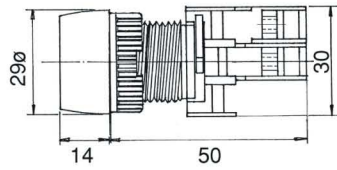

**ILLUMINATED PUSH BUTTON
SWITCHES, IP65**

**LBF22-1/O Illuminated
LBF22-1/C**

**EPFL22-1O/C
Push ON-Push OFF Illuminated**

LBF22-1O/C Illuminated

**LBL22-1/O
LBL22-1/C**

LBL22-1O/C Illuminated

**EBL22-1/O
EBL22-1/C**