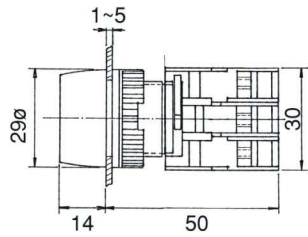

**ILLUMINATED PUSH BUTTON
SWITCHES, IP65**

**LBF22-1/O Illuminated
LBF22-1/C**

**EPFL22-1O/C
Push ON-Push OFF Illuminated**

LBF22-1O/C Illuminated

**LBL22-1/O
LBL22-1/C**

LBL22-1O/C Illuminated

**EBL22-1/O
EBL22-1/C**