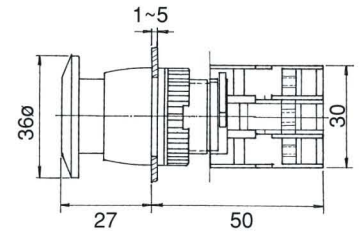

**ILLUMINATED PUSH BUTTON
SWITCHES, IP65**

**LBF22-1/O Illuminated
LBF22-1/C**

**EPFL22-1O/C
Push ON-Push OFF Illuminated**

LBF22-1O/C Illuminated

**LBL22-1/O
LBL22-1/C**

LBL22-1O/C Illuminated

**EBL22-1/O
EBL22-1/C**