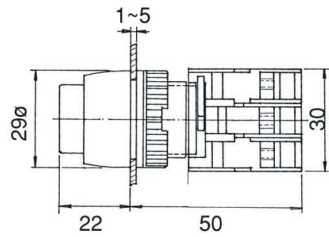

**ILLUMINATED PUSH BUTTON
SWITCHES, IP65**

**LBF22-1/O Illuminated
LBF22-1/C**

**EPFL22-1O/C
Push ON-Push OFF Illuminated**

LBF22-1O/C Illuminated

**LBL22-1/O
LBL22-1/C**

LBL22-1O/C Illuminated

**EBL22-1/O
EBL22-1/C**