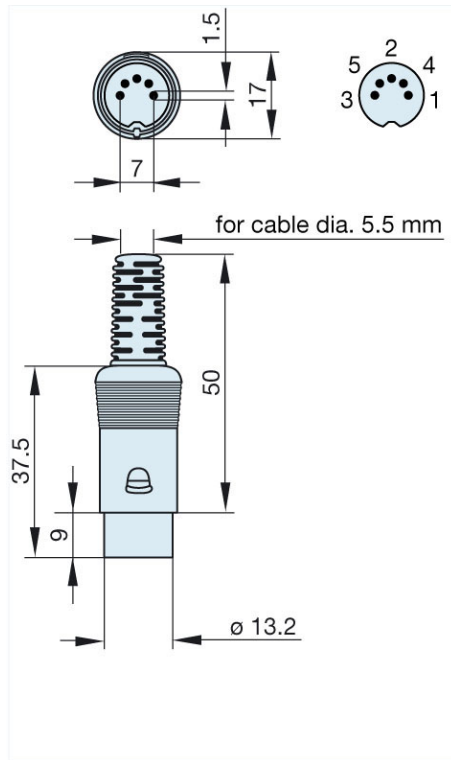

Picture
Drawing

Belden Deutschland GmbH
Im Gewerbepark 2
58579 Schalksmühle
Germany
Phone: +49 7127/14-1806
E-Mail: icos-sales@belden.com

The information published in the websites has been compiled as carefully as possible. It is subject to alteration without notice in technical as well as in price-related/commercial respect. The complete information and data were available on user documentation. Mandatory information can only be obtained by a concrete query.