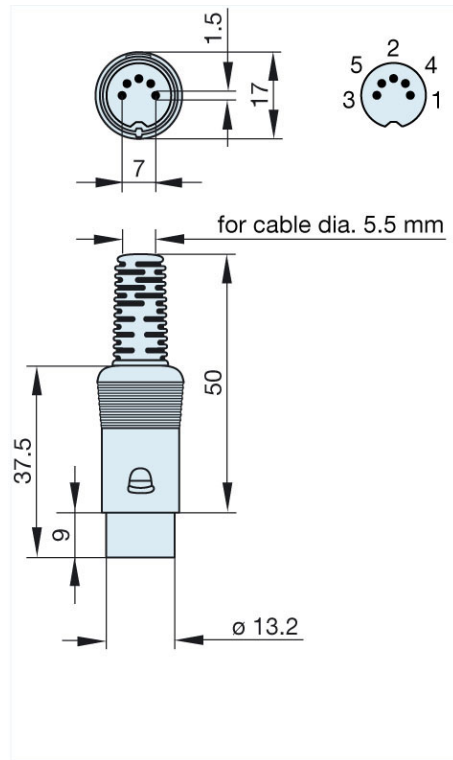

Picture
Drawing

Belden Deutschland GmbH
Im Gewerbepark 2
58579 Schalksmühle
Germany
Phone: +49 7127/14-1806
E-Mail: icos-sales@belden.com

The information published in the websites has been compiled as carefully as possible. It is subject to alteration without notice in technical as well as in price-related/commercial respect. The complete information and data were available on user documentation. Mandatory information can only be obtained by a concrete query.