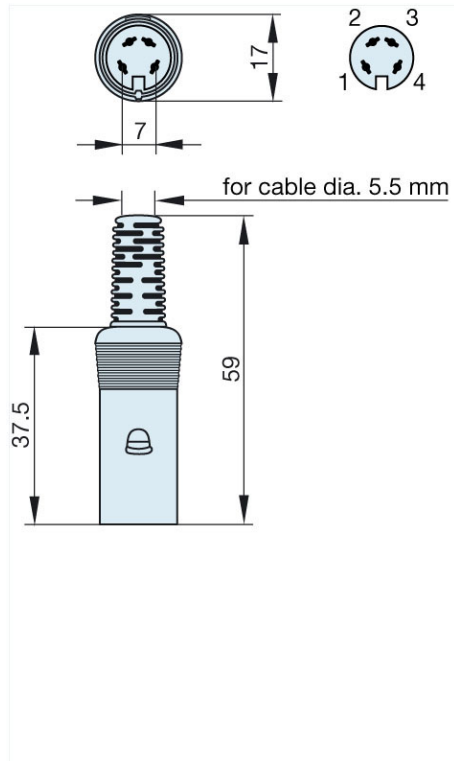

HIRSCHMANN

A BELDEN BRAND

Industrial Connecting Solutions: Circular Connectors: Audio/Video Connectors: DIN EN 60 130-09 Connectors (MAS/MAK series): without locking screw: Straight sockets: MAK 40 grau/grey
<http://e-catalog.hirschmann.com/link/57078-24228-256281-256282-24384-24385-24390-34449/en/conf/ui/state>

Picture

Drawing

Belden Deutschland GmbH
Im Gewerbepark 2
58579 Schalksmühle
Germany
Phone: +49 7127/14-1806
E-Mail: icos-sales@belden.com

The information published in the websites has been compiled as carefully as possible. It is subject to alteration without notice in technical as well as in price-related/commercial respect. The complete information and data were available on user documentation. Mandatory information can only be obtained by a concrete query.