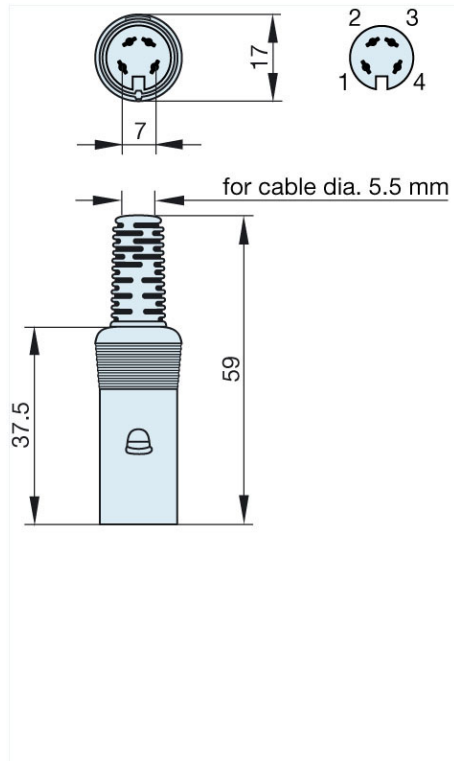

Picture
Drawing

Belden Deutschland GmbH
Im Gewerbepark 2
58579 Schalksmühle
Germany
Phone: +49 7127/14-1806
E-Mail: icos-sales@belden.com

The information published in the websites has been compiled as carefully as possible. It is subject to alteration without notice in technical as well as in price-related/commercial respect. The complete information and data were available on user documentation. Mandatory information can only be obtained by a concrete query.