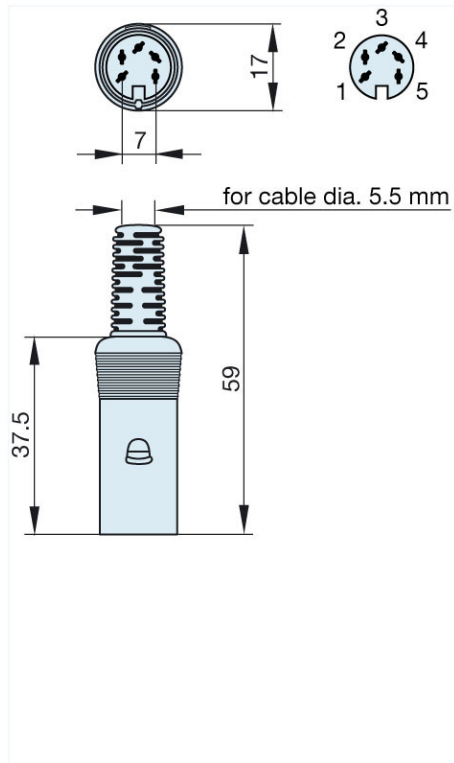

HIRSCHMANN

A BELDEN BRAND

Industrial Connecting Solutions: Circular Connectors: Audio/Video Connectors: DIN EN 60 130-09 Connectors (MAS/MAK series): without locking screw: Straight sockets: MAK 50 grau/grey
<https://e-catalog.hirschmann.com:443/link/57078-24228-256281-256282-24384-24385-24390-34811/en/conf/ui/state>

Picture
Drawing

Belden Deutschland GmbH
Im Gewerbepark 2
58579 Schalksmühle
Germany
Phone: +49 7127/14-1806
E-Mail: icos-sales@belden.com

The information published in the websites has been compiled as carefully as possible. It is subject to alteration without notice in technical as well as in price-related/commercial respect. The complete information and data were available on user documentation. Mandatory information can only be obtained by a concrete query.