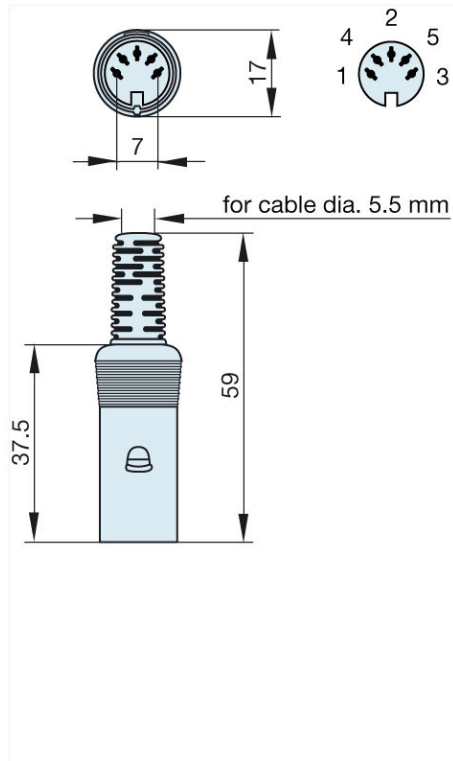

Picture
Drawing

Belden Deutschland GmbH
Im Gewerbepark 2
58579 Schalksmühle
Germany
Phone: +49 7127/14-1806
E-Mail: icos-sales@belden.com

The information published in the websites has been compiled as carefully as possible. It is subject to alteration without notice in technical as well as in price-related/commercial respect. The complete information and data were available on user documentation. Mandatory information can only be obtained by a concrete query.