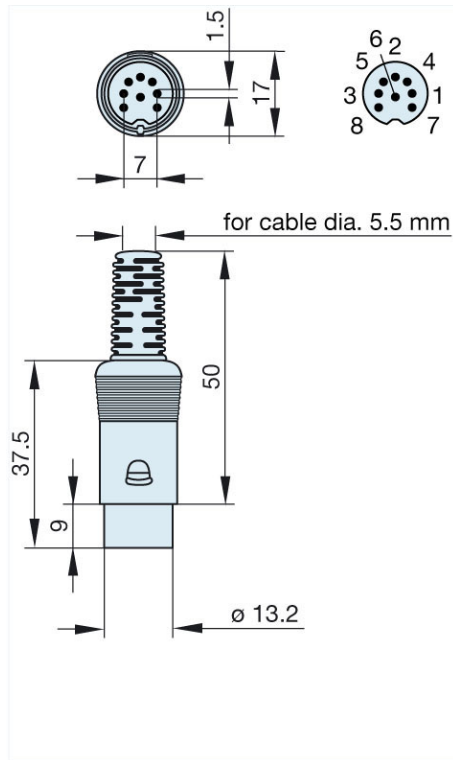

Picture
Drawing

Belden Deutschland GmbH
Im Gewerbepark 2
58579 Schalksmühle
Germany
Phone: +49 7127/14-1806
E-Mail: icos-sales@belden.com

The information published in the websites has been compiled as carefully as possible. It is subject to alteration without notice in technical as well as in price-related/commercial respect. The complete information and data were available on user documentation. Mandatory information can only be obtained by a concrete query.