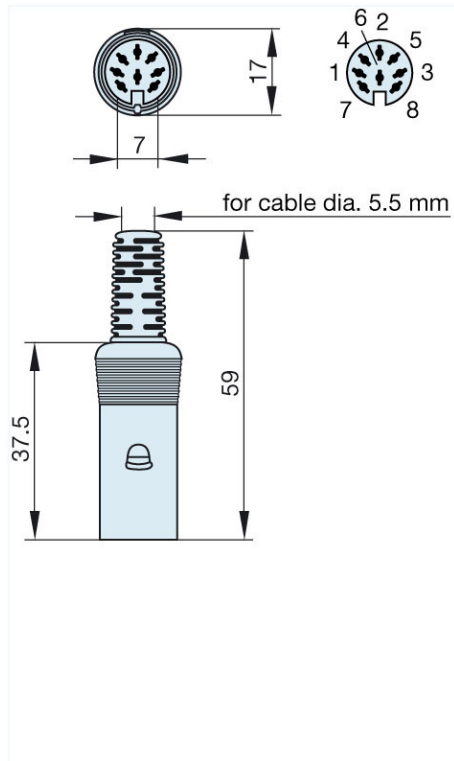

Picture

Drawing

Belden Deutschland GmbH
Im Gewerbepark 2
58579 Schalksmühle
Germany
Phone: +49 7127/14-1806
E-Mail: icos-sales@belden.com

The information published in the websites has been compiled as carefully as possible. It is subject to alteration without notice in technical as well as in price-related/commercial respect. The complete information and data were available on user documentation. Mandatory information can only be obtained by a concrete query.