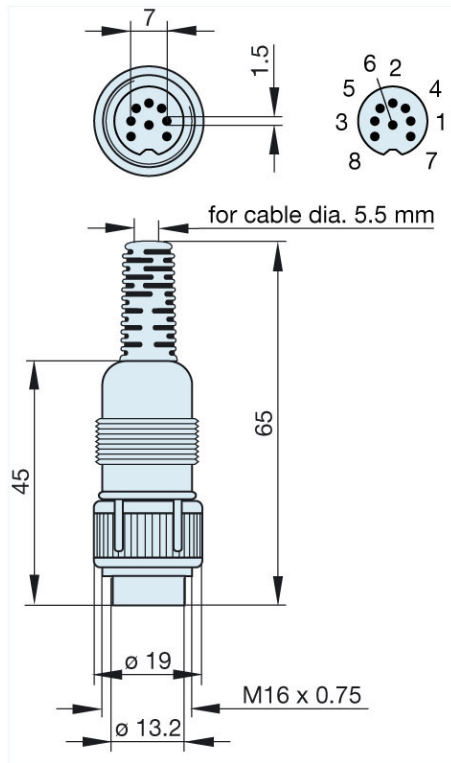

HIRSCHMANN

A BELDEN BRAND

Industrial Connecting Solutions: Circular Connectors: Audio/Video Connectors: DIN EN 60 130-09 Connectors (MAS/MAK series): with locking screw: Straight plugs: MAS 8100 S grau/grey
<http://www.e-catalog.beldensolutions.com/link/57078-24228-256281-256282-24384-24391-24393-34576/en/conf/ui.state>

Picture
Drawing

Belden Deutschland GmbH
Im Gewerbepark 2
58579 Schalksmühle
Germany
Phone: +49 7127/14-1806
E-Mail: icos-sales@belden.com

The information published in the websites has been compiled as carefully as possible. It is subject to alteration without notice in technical as well as in price-related/commercial respect. The complete information and data were available on user documentation. Mandatory information can only be obtained by a concrete query.