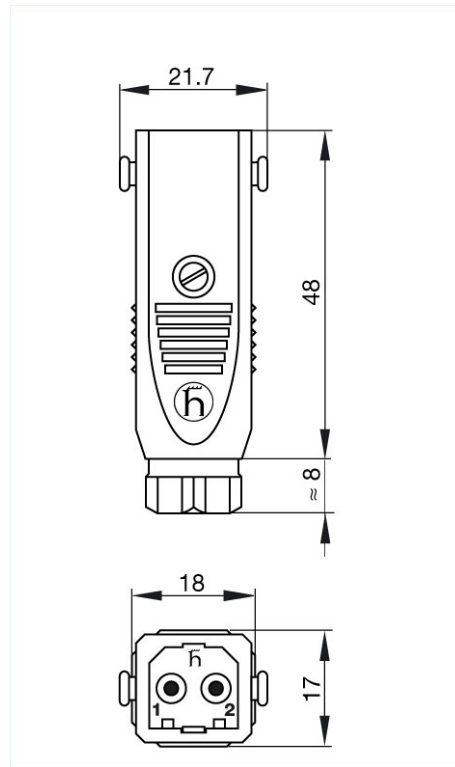

Picture

Drawing

Belden Deutschland GmbH
Im Gewerbepark 2
58579 Schalksmühle
Germany
Phone: +49 7127/14-1806
E-Mail: icos-sales@belden.com

The information published in the websites has been compiled as carefully as possible. It is subject to alteration without notice in technical as well as in price-related/commercial respect. The complete information and data were available on user documentation. Mandatory information can only be obtained by a concrete query.