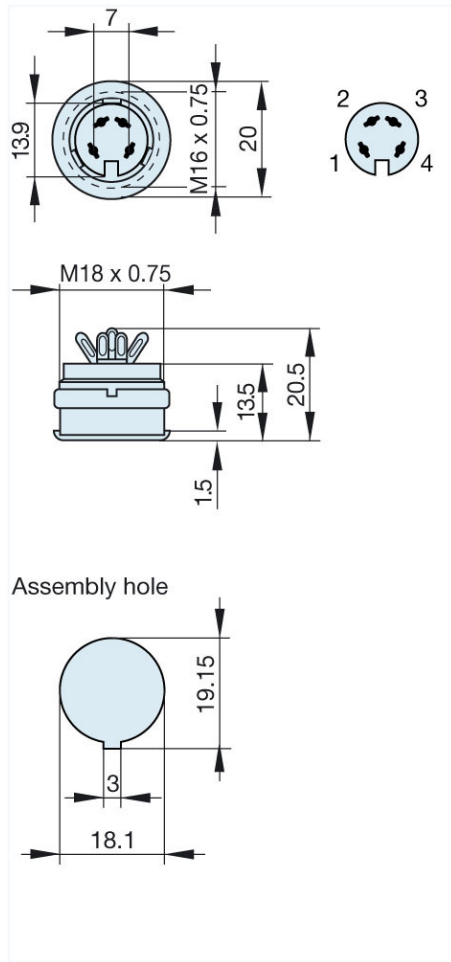

Picture
Drawing

Belden Deutschland GmbH
Im Gewerbepark 2
58579 Schalksmühle
Germany
Phone: +49 7127/14-1806
E-Mail: icos-sales@belden.com

The information published in the websites has been compiled as carefully as possible. It is subject to alteration without notice in technical as well as in price-related/commercial respect.