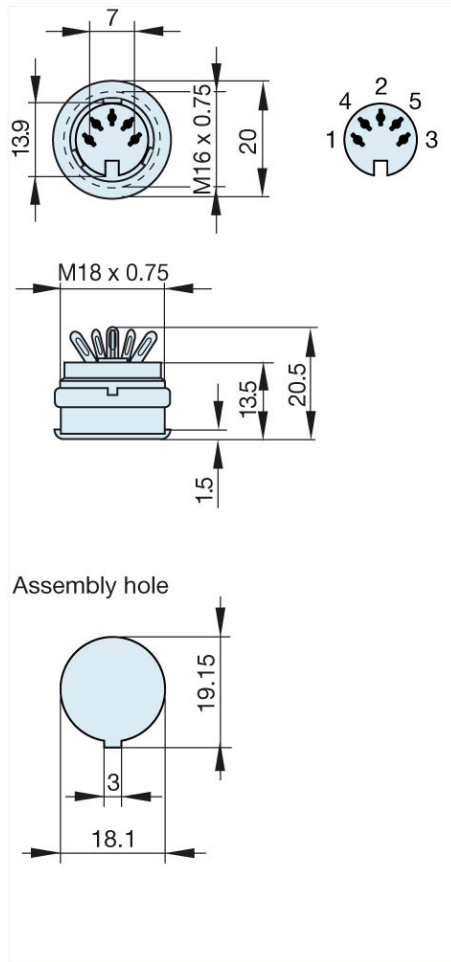

Picture
Drawing

Belden Deutschland GmbH
Im Gewerbepark 2
58579 Schalksmühle
Germany
Phone: +49 7127/14-1806
E-Mail: icos-sales@belden.com

The information published in the websites has been compiled as carefully as possible. It is subject to alteration without notice in technical as well as in price-related/commercial respect.