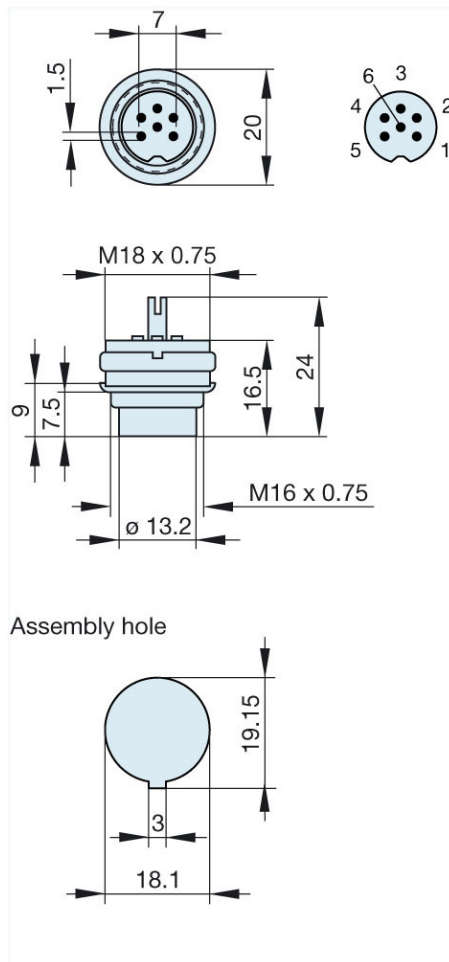

Picture
Drawing

Belden Deutschland GmbH
Im Gewerbepark 2
58579 Schalksmühle
Germany
Phone: +49 7127/14-1806
E-Mail: icos-sales@belden.com

The information published in the websites has been compiled as carefully as possible. It is subject to alteration without notice in technical as well as in price-related/commercial respect.