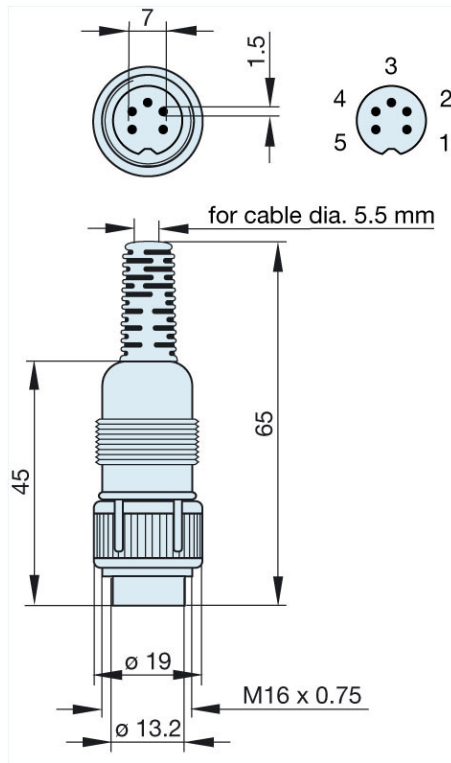

Picture
Drawing

Belden Deutschland GmbH
Im Gewerbepark 2
58579 Schalksmühle
Germany
Phone: +49 7127/14-1806
E-Mail: icos-sales@belden.com

The information published in the websites has been compiled as carefully as possible. It is subject to alteration without notice in technical as well as in price-related/commercial respect. The complete information and data were available on user documentation. Mandatory information can only be obtained by a concrete query.