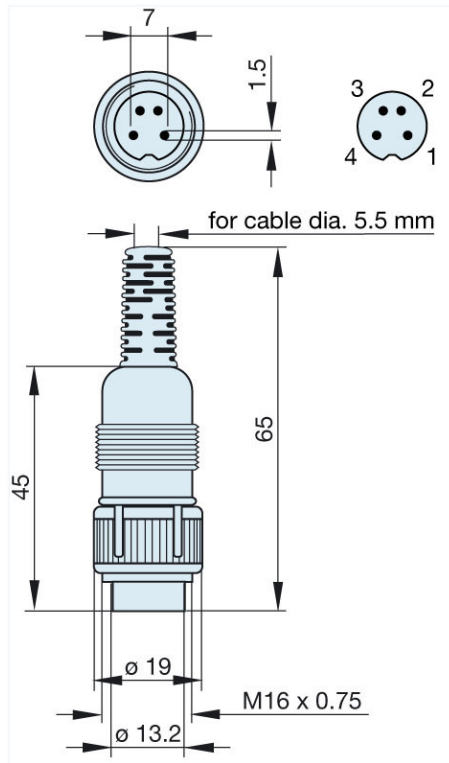

Picture

Drawing

Belden Deutschland GmbH
Im Gewerbepark 2
58579 Schalksmühle
Germany
Phone: +49 7127/14-1806
E-Mail: icos-sales@belden.com

The information published in the websites has been compiled as carefully as possible. It is subject to alteration without notice in technical as well as in price-related/commercial respect. The complete information and data were available on user documentation. Mandatory information can only be obtained by a concrete query.