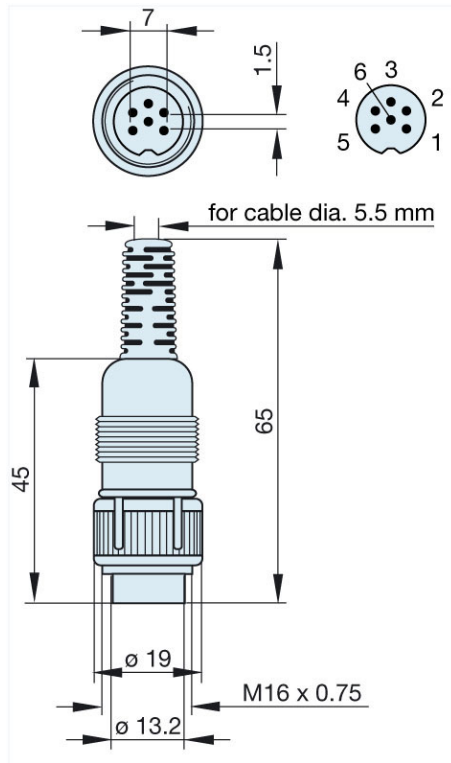

HIRSCHMANN

A BELDEN BRAND

Industrial Connecting Solutions: Circular Connectors: Audio/Video Connectors: DIN EN 60 130-09 Connectors (MAS/MAK series)-with locking screw: Straight plugs: MAS 6100 grau/grey
<http://www.e-catalog.beldensolutions.com/link/57078-24228-256281-256282-24384-24391-24393-34527/en/conf/ui.state>

Picture
Drawing

Belden Deutschland GmbH
Im Gewerbepark 2
58579 Schalksmühle
Germany
Phone: +49 7127/14-1806
E-Mail: icos-sales@belden.com

The information published in the websites has been compiled as carefully as possible. It is subject to alteration without notice in technical as well as in price-related/commercial respect. The complete information and data were available on user documentation. Mandatory information can only be obtained by a concrete query.