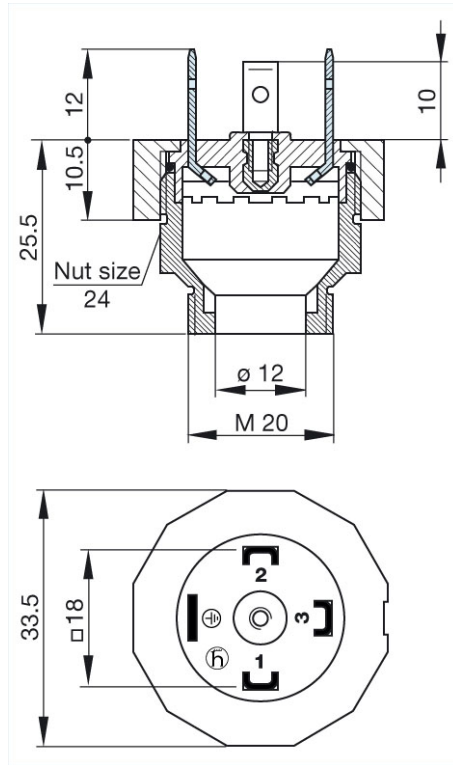

Industrial Connecting Solutions: Rectangular Connectors: Valve Connectors (Type A - B - C): Type A: Appliance Connectors (DIN EN 175 301-803): GSP 3 M20 schwarz/black
<http://www.e-catalog.beldensolutions.com/link/57078-24228-256261-256266-256270-276255-35191/en/conf/ui/state>

Picture
Drawing

Belden Deutschland GmbH
Im Gewerbepark 2
58579 Schalksmühle
Germany
Phone: +49 7127/14-1806
E-Mail: icos-sales@belden.com

The information published in the websites has been compiled as carefully as possible. It is subject to alteration without notice in technical as well as in price-related/commercial respect. The complete information and data were available on user documentation. Mandatory information can only be obtained by a concrete query.