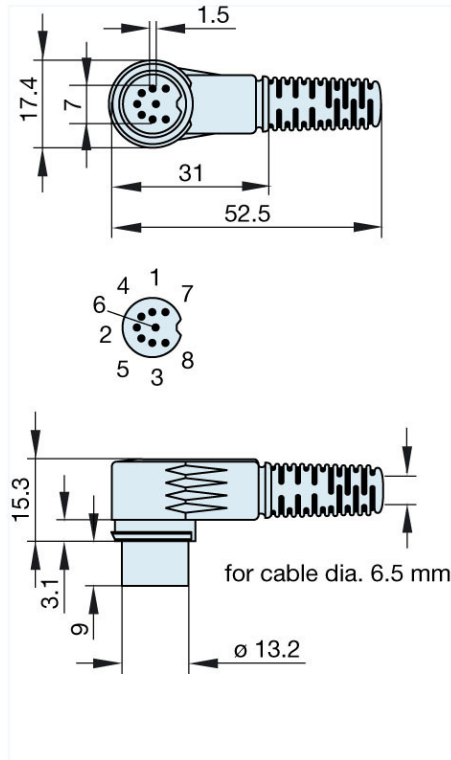

Picture
Drawing

Belden Deutschland GmbH
Im Gewerbepark 2
58579 Schalksmühle
Germany
Phone: +49 7127/14-1806
E-Mail: icos-sales@belden.com

The information published in the websites has been compiled as carefully as possible. It is subject to alteration without notice in technical as well as in price-related/commercial respect. The complete information and data were available on user documentation. Mandatory information can only be obtained by a concrete query.