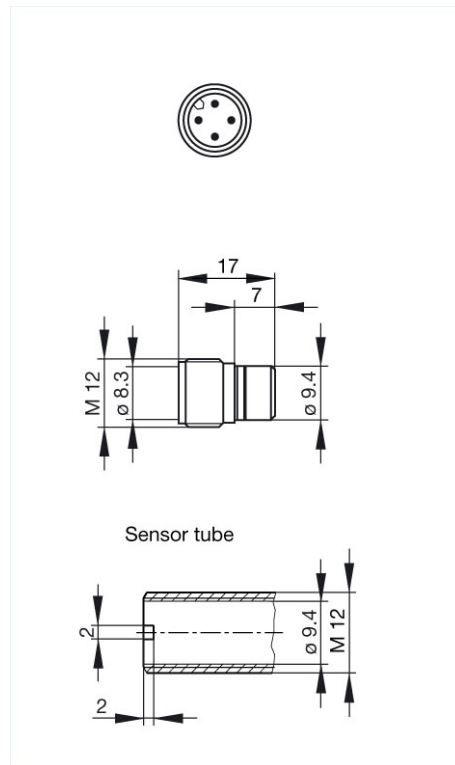

HIRSCHMANN

A BELDEN BRAND

Industrial Connecting Solutions: Circular Connectors: M8 - M12 Connectors: M12 Connectors: M12 Circular connector (M12 E-Series)-with screw locking: Appliance connector for press-in fit/sensor tube: ELST 412 Au grau/grey

<http://e-catalog.hirschmann.com/link/57078-24228-256281-256292-256304-24445-24446-24277-36899/en/conf/ui/state>

Picture

Drawing

Belden Deutschland GmbH

Im Gewerbepark 2
58579 Schalksmühle
Germany
Phone: +49 7127/14-1806
E-Mail: icos-sales@belden.com

The information published in the websites has been compiled as carefully as possible. It is subject to alteration without notice in technical as well as in price-related/commercial respect. The complete information and data were available on user documentation. Mandatory information can only be obtained by a concrete query.