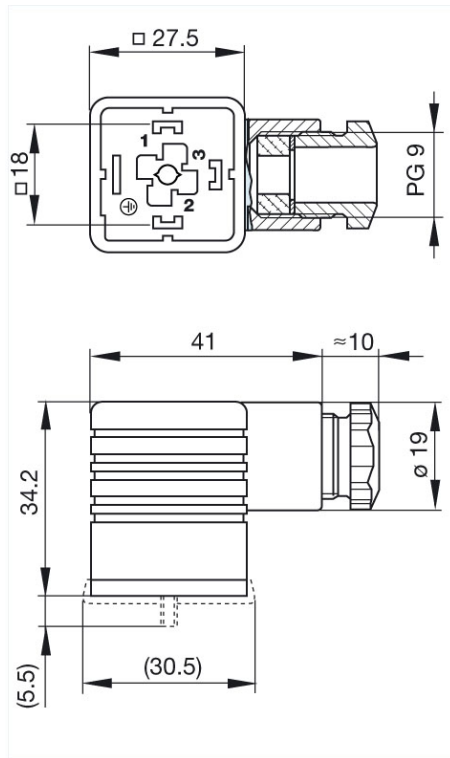

HIRSCHMANN

A BELDEN BRAND

Industrial Connecting Solutions:Rectangular Connectors:Valve Connectors (Type A -B -C):Type A:Field Attachable Valve Connectors:Valve Connectors (DIN EN 175 301-803):GDM 3009 grau/grey
<http://www.e-catalog.beldensolutions.com/link/57078-24228-256261-256266-256270-276215-24311-34889/en/conf/ui/state>

Picture

Drawing

Belden Deutschland GmbH

Im Gewerbepark 2
58579 Schalksmühle
Germany
Phone: +49 7127/14-1806
E-Mail: icos-sales@belden.com

The information published in the websites has been compiled as carefully as possible. It is subject to alteration without notice in technical as well as in price-related/commercial respect. The complete information and data were available on user documentation. Mandatory information can only be obtained by a concrete query.