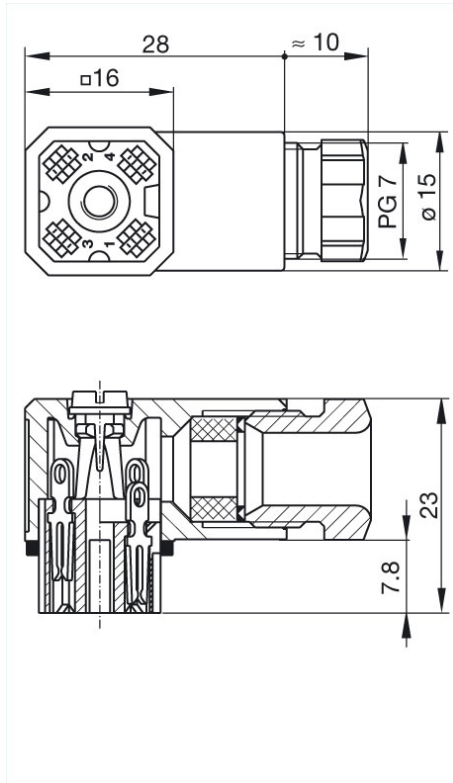

Picture
Drawing

Belden Deutschland GmbH
Im Gewerbepark 2
58579 Schalksmühle
Germany
Phone: +49 7127/14-1806
E-Mail: icos-sales@belden.com

The information published in the websites has been compiled as carefully as possible. It is subject to alteration without notice in technical as well as in price-related/commercial respect. The complete information and data were available on user documentation. Mandatory information can only be obtained by a concrete query.