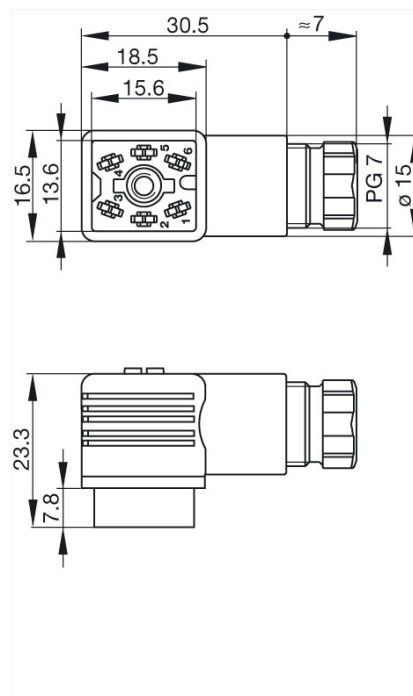

## GO 6 WF schwarz/black

Industrial Connectors:Rectangular connectors G-series:Cable socket

### Product description

Description	Cable socket with PG 7 cable gland and solder contacts
Type	GO 6 WF schwarz/black
Order No.	932 447-100
Type of contact	forked spring
Number of contacts	6
Cable gland	PG 7
Conductor size	0.14 - 0.5 mm <sup>2</sup>
Standard	DIN VDE 0627 / IEC 61984
Housing Color	black

### Technical data

Rated voltage	AC/DC 50 V
Rated current	6 A
Contact resistance	$\leq 4$ mOhm
Type of termination	solder
Suitable cables	4 mm to 7.5 mm