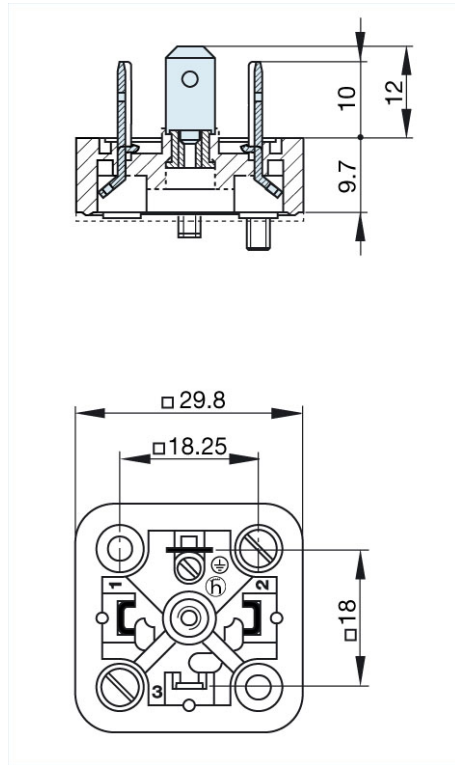

HIRSCHMANN

A BELDEN BRAND

Industrial Connecting Solutions:Rectangular Connectors:Valve Connectors (Type A - B - C):Type A:Receptacle Valve Connectors (DIN EN 175 301-803):GSA 2000 schwarz/black
<http://www.e-catalog.beldensolutions.com/link/57078-24228-256261-256266-256270-276216-35133/en/conf/ui/state>

Picture

Drawing

Belden Deutschland GmbH

Im Gewerbepark 2
58579 Schalksmühle
Germany
Phone: +49 7127/14-1806
E-Mail: icos-sales@belden.com

The information published in the websites has been compiled as carefully as possible. It is subject to alteration without notice in technical as well as in price-related/commercial respect. The complete information and data were available on user documentation. Mandatory information can only be obtained by a concrete query.