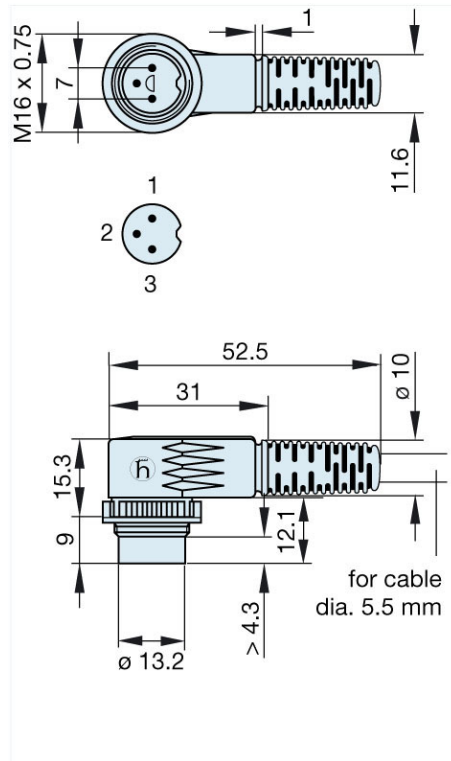

Picture
Drawing

Belden Deutschland GmbH
Im Gewerbepark 2
58579 Schalksmühle
Germany
Phone: +49 7127/14-1806
E-Mail: icos-sales@belden.com

The information published in the websites has been compiled as carefully as possible. It is subject to alteration without notice in technical as well as in price-related/commercial respect. The complete information and data were available on user documentation. Mandatory information can only be obtained by a concrete query.