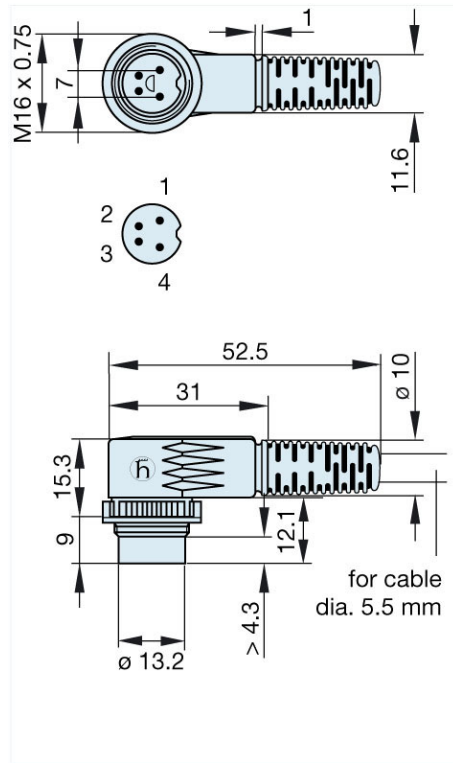

HIRSCHMANN

A BELDEN BRAND

Industrial Connecting Solutions: Circular Connectors: Audio/Video Connectors: DIN EN 60 130-09 Connectors (MAS/MAK series): with locking screw: Angled plugs: MAWI 4100 grau/grey

<https://e-catalog.hirschmann.com:443/link/57078-24228-256281-256282-24384-24391-24394-34580/en/conf/ui/state>

Picture

Drawing

Belden Deutschland GmbH
Im Gewerbepark 2
58579 Schalksmühle
Germany
Phone: +49 7127/14-1806
E-Mail: icos-sales@belden.com

The information published in the websites has been compiled as carefully as possible. It is subject to alteration without notice in technical as well as in price-related/commercial respect. The complete information and data were available on user documentation. Mandatory information can only be obtained by a concrete query.