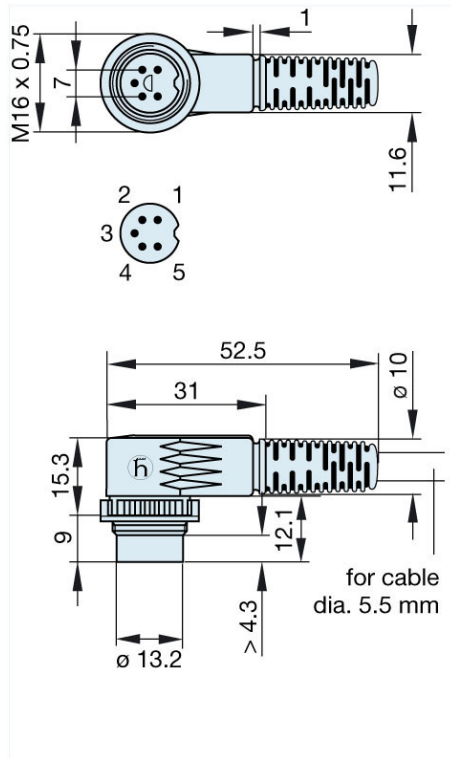

Picture
Drawing

Belden Deutschland GmbH
Im Gewerbepark 2
58579 Schalksmühle
Germany
Phone: +49 7127/14-1806
E-Mail: icos-sales@belden.com

The information published in the websites has been compiled as carefully as possible. It is subject to alteration without notice in technical as well as in price-related/commercial respect. The complete information and data were available on user documentation. Mandatory information can only be obtained by a concrete query.