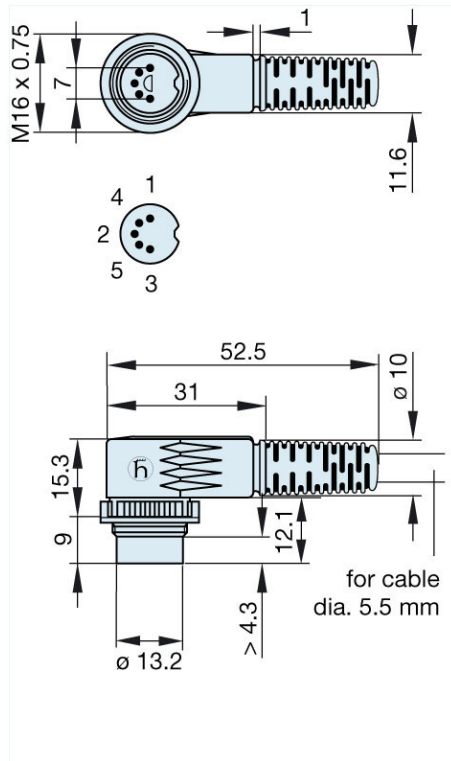

HIRSCHMANN

A BELDEN BRAND

Industrial Connecting Solutions: Circular Connectors: Audio/Video Connectors: DIN EN 60 130-09 Connectors (MAS/MAK series): with locking screw: Angled plugs: MAWI 5100 S grau/grey
<http://www.e-catalog.beldensolutions.com/link/57078-24228-256281-256282-24384-24391-24394-34844/en/conf/ui/state>

Picture

Drawing

Belden Deutschland GmbH
Im Gewerbepark 2
58579 Schalksmühle
Germany
Phone: +49 7127/14-1806
E-Mail: icos-sales@belden.com

The information published in the websites has been compiled as carefully as possible. It is subject to alteration without notice in technical as well as in price-related/commercial respect. The complete information and data were available on user documentation. Mandatory information can only be obtained by a concrete query.